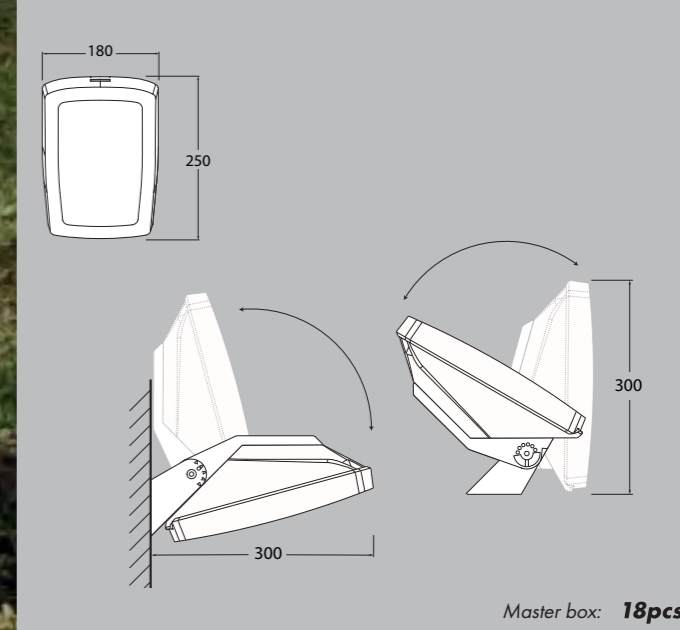

MADE IN ITALY

GARDEN CLASSIC

- 10 REVIVAL
- 32 GARDEN SMALL
- 48 GARDEN MEDIUM
- 68 GARDEN LARGE
- 84 HALF LANTERN
- 86 BOLLARD

GARDEN MODERN

- 92 BOLLARD
- 112 DOWNLIGHT
- 120 UP&DOWN
- 134 FLOODLIGHT
- 142 IN-GROUND
- 148 BRICKLIGHT
- 158 BULKHEAD
- 176 POST

SOLAR

- 184 SOLAR MODERN
- 192 SOLAR CLASSIC
- 194 LAMPS