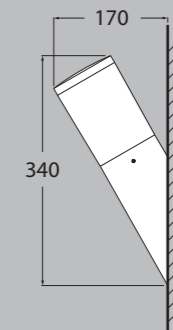

Master box: **20pcs**

MADE IN ITALY

GARDEN CLASSIC

- 10 REVIVAL
- 32 GARDEN SMALL
- 48 GARDEN MEDIUM
- 68 GARDEN LARGE
- 84 HALF LANTERN
- 86 BOLLARD
- 92 BOLLARD
- 112 DOWNLIGHT
- 120 UP&DOWN
- 134 FLOODLIGHT
- 142 IN-GROUND
- 148 BRICKLIGHT
- 158 BULKHEAD
- 176 POST

GARDEN MODERN

- 184 SOLAR MODERN
- 192 SOLAR CLASSIC
- 194 LAMPS