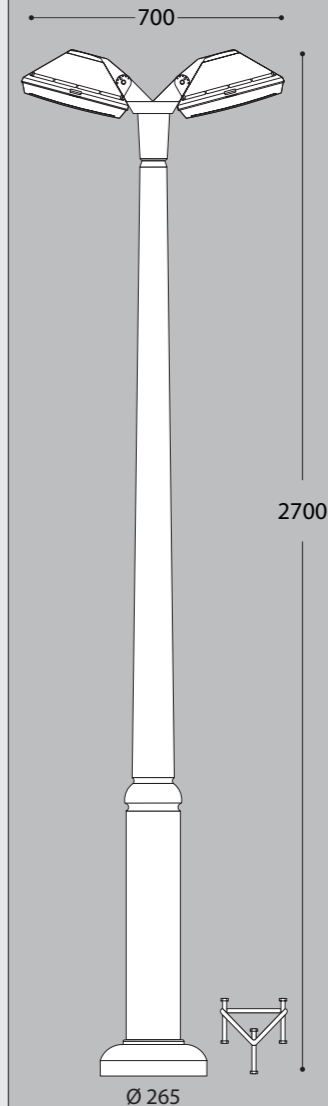

MADE IN ITALY

- 10 REVIVAL
- 32 GARDEN SMALL
- 48 GARDEN MEDIUM
- 68 GARDEN LARGE
- 84 HALF LANTERN
- 86 BOLLARD
- 92 BOLLARD
- 112 DOWNLIGHT
- 120 UP&DOWN
- 134 FLOODLIGHT
- 142 IN-GROUND
- 148 BRICKLIGHT
- 158 BULKHEAD
- 176 POST
- 184 SOLAR MODERN
- 192 SOLAR CLASSIC
- 194 LAMPS