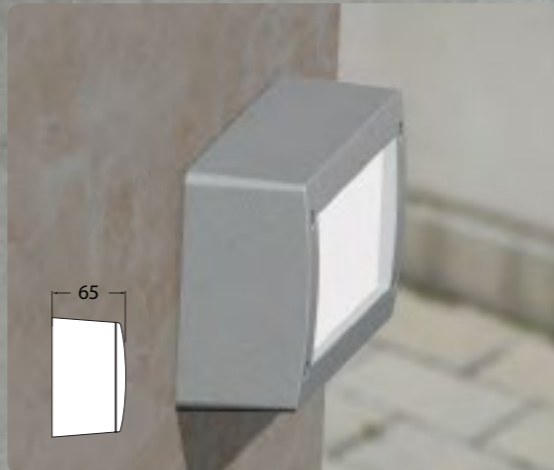

# LETI 300/EXTRALETI 300

BRICKLIGHT

MADE IN ITALY

**40,00€**  
LED LAMP INCLUDED

5S1.000.G2K

NEW SLIMMER BODY VERSION

**CCT SETTABLE**

3000 K 4000 K 6500 K