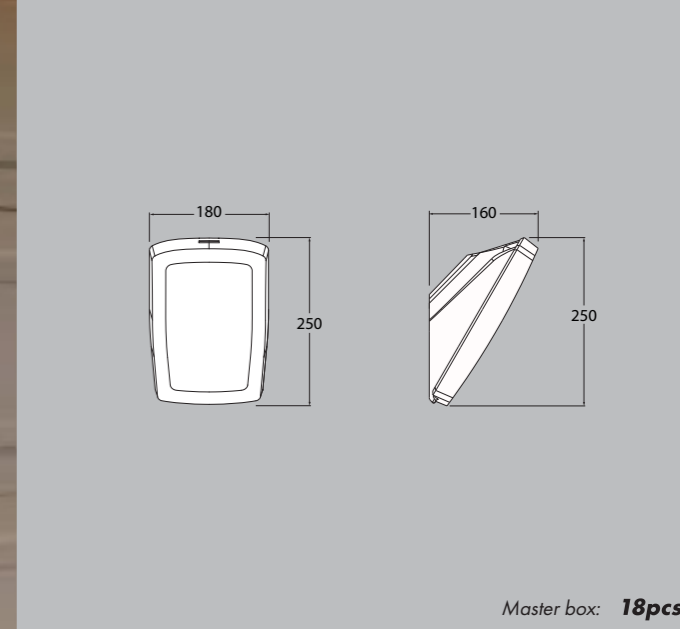

GIOVA/GERMANA		
E27	2N1.702.P27	33,29€
CCT SET LED GX53 LAMP INCLUDED 2x3W 6W	2N1.702.G2K	54,60€
2x10W 20W	2N1.702.D2K	75,04€