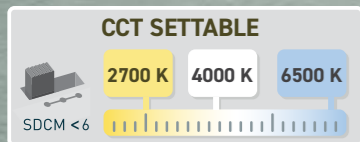

# LORENZA RANGE

BRIKLIGHT

MADE IN ITALY

AS1.000J1K

**20,15€**  
LED LAMP INCLUDED