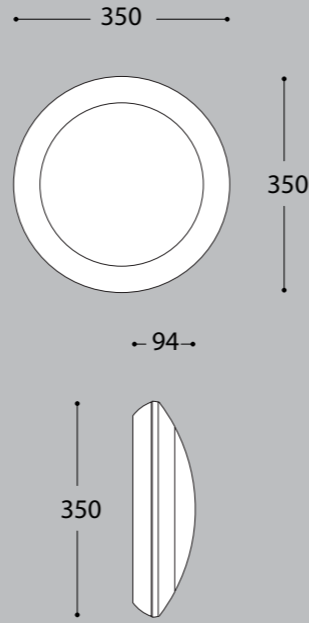

UMBERTA LED MAINTAINED EMERGENCY

LED 4000K 1B3.000.EM1 **145,13€**

PRODUCT TYPE	Wall and Ceiling bulkhead with Emergency kit
OPERATING VOLTAGE	220~240 vAC
LUMINOUS FLUX & POWER	2000 lumen (Normal mode), 15W 250 lumen (Emergency mode), 2.4W
LED TYPE	Edison SMD 2835, 4000 K
CRI	>80Ra
PF (POWER FACTOR)	>0.95
BEAM ANGLE	120°
OPERATING TEMPERATURE	0~50°C
BATTERY	Ni-MH, BK370Ah3.6V, Panasonic (3.5Ah, 3.6V)
BATTERY OPERATING TIME	min 3 hours (250 lumen)
BATTERY CHARGING TIME	24 hours
Drivers Standards	EN 61347-1, EN 61347-2-7, EN 61347-2-13, EN 62384, EN 60598-2-22, EN 55015, EN61547, EN 61000-3-2, EN 61000-3-3
Battery Standards	EN 5501-1, EN 61000, EN 55014-2

HOW IT WORKS

In case of blackout, the emergency kit turns on. The Bulkhead switches from Normal mode to Emergency mode and keeps on working.

Provided with built-in test button to check battery status.