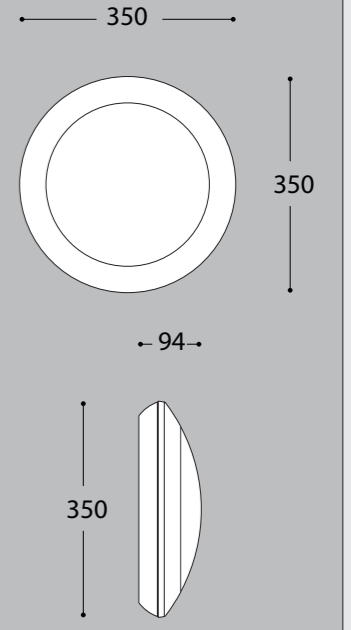

10	REVIVAL
32	GARDEN SMALL
48	GARDEN MEDIUM
68	GARDEN LARGE
84	HALF LANTERN
86	BOLLARD
92	BOLLARD
112	DOWNLIGHT
120	UP&DOWN
134	FLOODLIGHT
142	IN-GROUND
148	BRICKLIGHT
158	BULKHEAD
176	POST
184	SOLAR MODERN
192	SOLAR CLASSIC
194	LAMPS