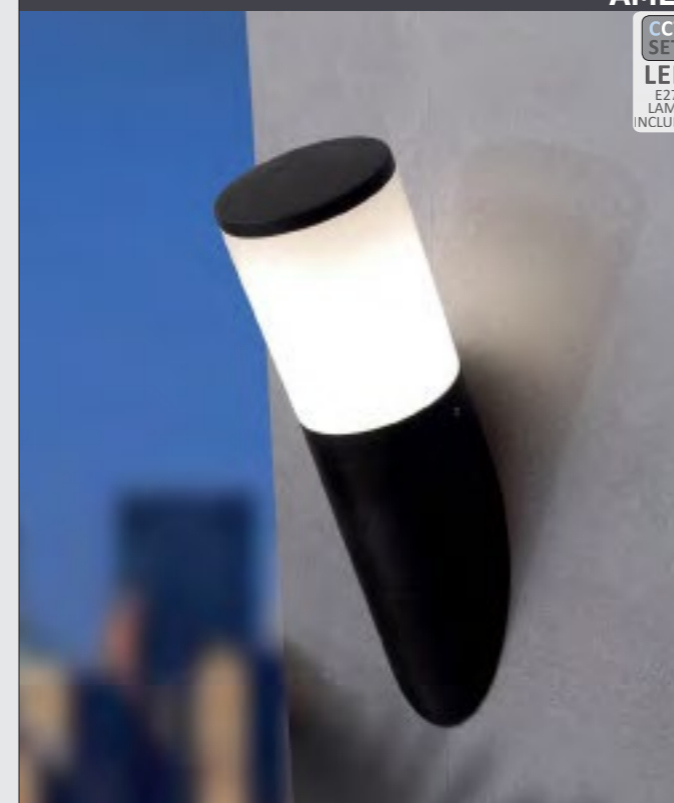

AMELIA-FS

CCT SET LED E27 LAMP INCLUDED	POWER	MODEL	PRICE
8,5W	DR2.571.V1K	25,11€	
11W	DR2.571.T1K	28,03€	

Master box: **20pcs**

MADE IN ITALY

GARDEN CLASSIC

- 10 REVIVAL
- 32 GARDEN SMALL
- 48 GARDEN MEDIUM
- 68 GARDEN LARGE
- 84 HALF LANTERN
- 86 BOLLARD
- 92 BOLLARD
- 112 DOWNLIGHT
- 120 UP&DOWN
- 134 FLOODLIGHT
- 142 IN-GROUND
- 148 BRICKLIGHT
- 158 BULKHEAD
- 176 POST

GARDEN MODERN

- 184 SOLAR MODERN
- 192 SOLAR CLASSIC
- 194 LAMPS