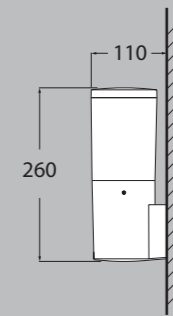

Master box: **20pcs**