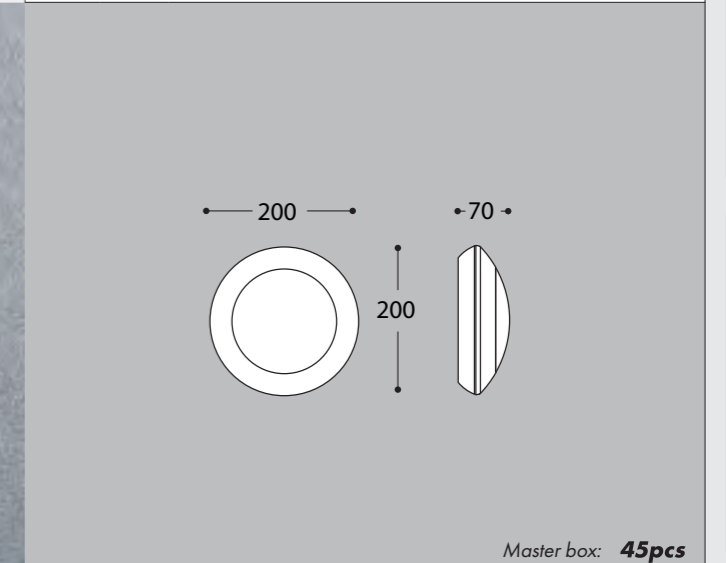

Master box: **45pcs**

AVAILABLE VERSIONS SUPPLIED FULLY PRE-WIRED

GX53 LED-CCT SETTABLE

3W

10W

MADE IN ITALY

GARDEN CLASSIC

- 10 REVIVAL
- 32 GARDEN SMALL
- 48 GARDEN MEDIUM
- 68 GARDEN LARGE
- 84 HALF LANTERN
- 86 BOLLARD
- 92 BOLLARD
- 112 DOWNLIGHT
- 120 UP&DOWN

GARDEN MODERN

- 134 FLOODLIGHT
- 142 IN-GROUND
- 148 BRICKLIGHT
- 158 BULKHEAD
- 176 POST

SOLAR

- 184 SOLAR MODERN
- 192 SOLAR CLASSIC
- 194 LAMPS