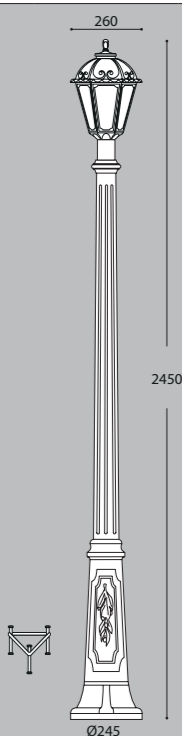

ACK PRICE LIST

MEDIUM SIZE

SALEM RANGE

"METAL POST COVERED BY RESIN"

STEEL
RESIN
EXPANSE

ANTI RUST
LIFETIME GUARANTEE
NO PAINTING REQUIRED

MADE IN ITALY

ANTI CORROSION
UV-RAYS STABILIZED
NO MAINTENANCE
DOUBLE INSULATION
NOT AFFECTED BY CHEMICAL FERTILIZERS

FumaTech
FUMAGALLI POLES TECHNOLOGY

- 10 REVIVAL
- 32 GARDEN SMALL
- 48 GARDEN MEDIUM
- 68 GARDEN LARGE
- 84 HALF LANTERN
- 86 BOLLARD
- 92 BOLLARD
- 112 DOWNLIGHT
- 120 UP&DOWN
- 134 FLOODLIGHT
- 142 IN-GROUND
- 148 BRICKLIGHT
- 158 BULKHEAD
- 176 POST
- 184 SOLAR MODERN
- 192 SOLAR CLASSIC
- 194 LAMPS