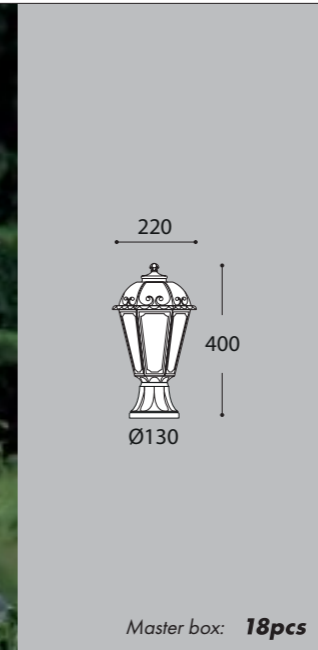

MIKROLOT/SABA

6,5W FILAMENT 2700K	K22.110.F1R	23,07€
8,5W CCT SET	K22.110.V1K	23,07€
E27	K22.110.E27	15,77€