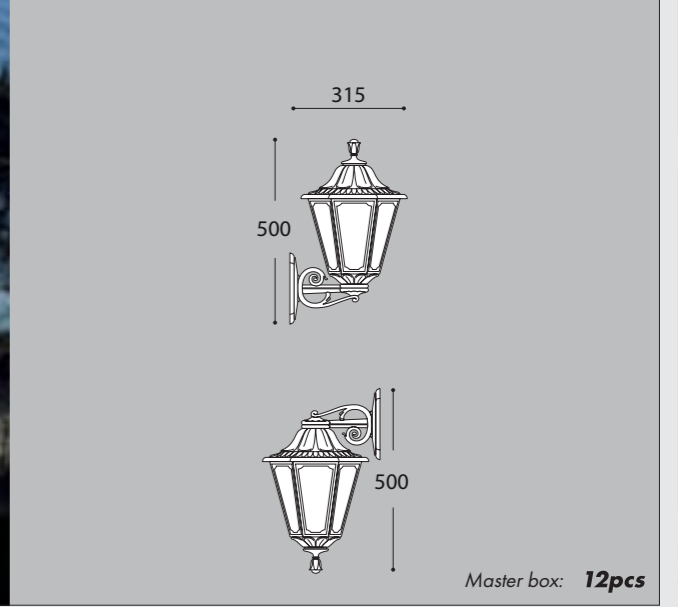

GARDEN CLASSIC

RUT RANGE

MEDIUM SIZE

MADE IN ITALY

CCT SET	
6500K	2700K
6,5W 800 lm 2700 K	8,5W 920 lm 2700 K
	11W 1200 lm 6500 K

More details at page 195

SPECIAL PRICE

ACK PRICE LIST

MEDIUM SIZE

RUT RANGE

AVAILABLE COLORS				E27 CCT LED VERSION	E27 FILAMENT LED VERSION	E27 VERSION
RESIN BODY		DIFFUSER				
				11W 1200 lm 100-240V 50/60 Hz 2700K/4000K/6500K CCT SET = 75W INCANDESCENT	6,5W 800 lm 100-240V 50/60 Hz 2700K = 60W INCANDESCENT	
BLACK (A)	WHITE (W)	CLEAR (X)	OPAL (Y)			

BISSO/RUT			
IP55	6,5W FILAMENT 2700K	E26.131.F1R	30,37€
	11W CCT SET	E26.131.T1K	33,29€
	E27	E26.131.E27	23,07€

MINILOT/RUT			
IP55	6,5W FILAMENT 2700K	E26.111.F1R	30,37€
	11W CCT SET	E26.111.T1K	33,29€
	E27	E26.111.E27	23,07€

SICHEM/RUT			
IP55	6,5W FILAMENT 2700K	E26.120.F1R	30,37€
	11W CCT SET	E26.120.T1K	33,29€
	E27	E26.120.E27	23,07€

MADE IN ITALY

GARDEN CLASSIC

- 10 REVIVAL
- 32 GARDEN SMALL
- 48 GARDEN MEDIUM
- 68 GARDEN LARGE
- 84 HALF LANTERN
- 86 BOLLARD
- 92 BOLLARD
- 112 DOWNLIGHT
- 120 UP&DOWN
- 134 FLOODLIGHT
- 142 IN-GROUND
- 148 BRICKLIGHT
- 158 BULKHEAD
- 176 POST
- 184 SOLAR MODERN
- 192 SOLAR CLASSIC
- 194 LAMPS

GARDEN MODERN