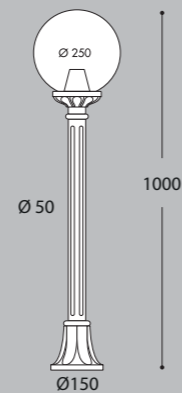

Master box: **2pcs**