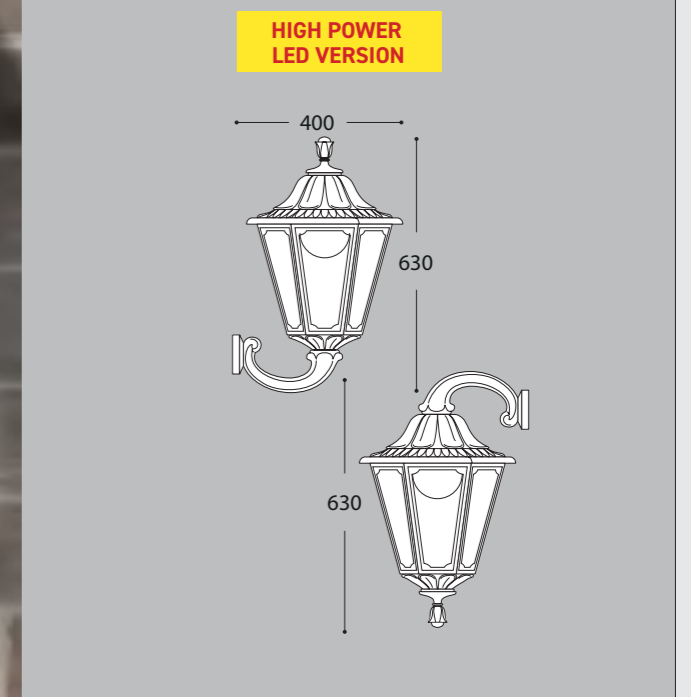

GARDEN CLASSIC

NOEMI RANGE

LARGE SIZE

MADE IN ITALY

HIGH POWER LED VERSION

E35.132.Q1K

E27 HIGH POWER LED

INDOOR & OUTDOOR USE

+80°C
-30°C

90% HUMIDITY

VOLTAGE SURGE RESISTANT

15W (1690 lm)
30W (3620 lm)
50W (6550 lm)

More details at page 196

ACK PRICE LIST

LARGE SIZE

NOEMI RANGE

AVAILABLE COLORS			
RESIN BODY		DIFFUSER	
BLACK (A)	WHITE (W)	CLEAR (X)	OPAL (Y)

E27 HIGH POWER LED VERSION	
15W 1690 lm	30W 3620 lm
100-240V 50/60 Hz	100-240V 50/60 Hz
4000K/3000K	4000K/3000K
= NOEMI 100W INCANDESCENT	= NOEMI 70W HQI-SON

OFIR/NOEMI			
IP55	15W LED CCT SET	E35.132.R1K	118,26€
	30W LED CCT SET	E35.132.Q1K	127,02€

LOT/NOEMI			
15W LED CCT SET	E35.113.R1K	118,26€	
30W LED CCT SET	E35.113.Q1K	127,02€	

SICHEM/NOEMI			
15W LED CCT SET	E35.121.R1K	118,26€	
30W LED CCT SET	E35.121.Q1K	127,02€	

MADE IN ITALY

- 10 REVIVAL
- 32 GARDEN SMALL
- 48 GARDEN MEDIUM
- 68 GARDEN LARGE
- 84 HALF LANTERN
- 86 BOLLARD
- 92 BOLLARD
- 112 DOWNLIGHT
- 120 UP&DOWN
- 134 FLOODLIGHT
- 142 IN-GROUND
- 148 BRICKLIGHT
- 158 BULKHEAD
- 176 POST
- 184 SOLAR MODERN
- 192 SOLAR CLASSIC
- 194 LAMPS