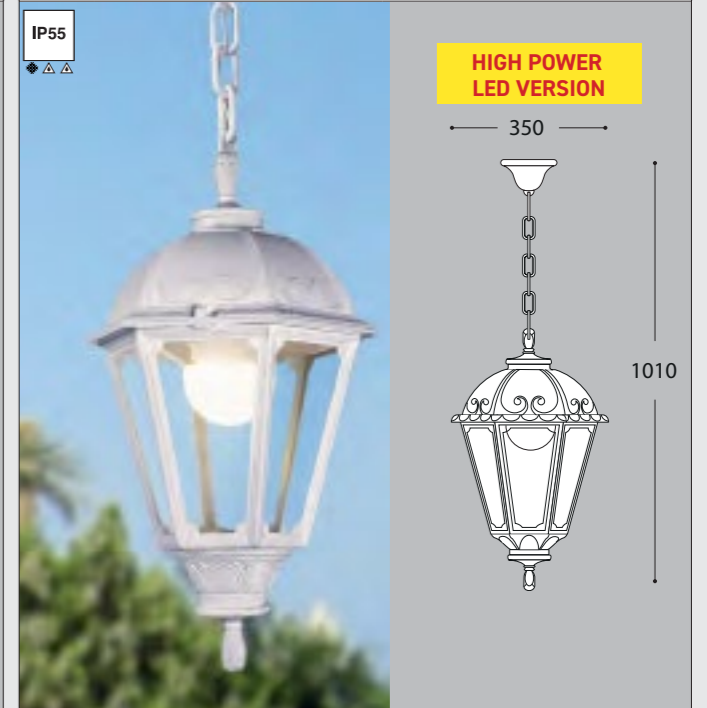

LOT/SILOE			
IP55	15W LED CCT SET	K35.113.R1K	118,26€
	30W LED CCT SET	K35.113.Q1K	127,02€

SICHEM/SILOE			
IP55	15W LED CCT SET	K35.121.R1K	118,26€
	30W LED CCT SET	K35.121.Q1K	127,02€