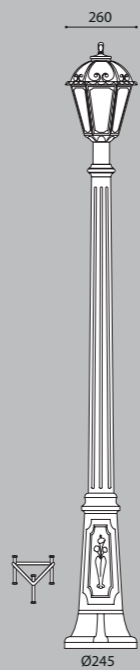

SALEM RANGE

MEDIUM SIZE

AVAILABLE COLORS		E27 CCT LED VERSION		E27 FILAMENT LED VERSION	
RESIN BODY	DIFFUSER	8,5W 920 lm 100-240V 50/60 Hz 2700K/4000K/6500K	11W 1200 lm 100-240V 50/60 Hz 2700K/4000K/6500K	6,5W 800 lm 100-240V 50/60 Hz 2700K	6,5W 800 lm 100-240V 50/60 Hz 2700K
BLACK (A)	WHITE (W)	CLEAR (X)	OPAL (Y)	60W INCANDESCENT	75W INCANDESCENT

MIZAR/SALEM (resin)

IP55	6,5W FILAMENT 2700K	K26.151.F1R	55,19€
	8,5W CCT SET	K26.151.V1K	55,19€
	11W CCT SET	K26.151.T1K	58,11€

ALOE'.R/SALEM (resin)

IP55	6,5W FILAMENT 2700K	K26.163.F1R	74,46€
	8,5W CCT SET	K26.163.V1K	74,46€
	11W CCT SET	K26.163.T1K	77,38€

ARTU'/SALEM

IP55	6,5W FILAMENT 2700K	K26.158.F1R	108,04€
	8,5W CCT SET	K26.158.V1K	108,04€
	11W CCT SET	K26.158.T1K	110,96€

RICU BISSO/SALEM 2L

IP55	6,5W FILAMENT 2700K	K26.157.S20.F1R	197,10€
	8,5W CCT SET	K26.157.S20.V1K	197,10€
	11W CCT SET	K26.157.S20.T1K	202,94€

RICU BISSO/SALEM 3L

IP55	6,5W FILAMENT 2700K	K26.157.S30.F1R	229,22€
	8,5W CCT SET	K26.157.S30.V1K	229,22€
	11W CCT SET	K26.157.S30.T1K	237,98€

GIGI/SALEM

IP55	6,5W FILAMENT 2700K	K26.156.F1R	125,56€
	8,5W CCT SET	K26.156.V1K	125,56€
	11W CCT SET	K26.156.T1K	128,48€

RICU/SALEM

IP55	6,5W FILAMENT 2700K	K26.157.F1R	143,08€
	8,5W CCT SET	K26.157.V1K	143,08€
	11W CCT SET	K26.157.T1K	146,00€

ACK PRICE LIST

MEDIUM SIZE

SALEM RANGE

"METAL POST COVERED BY RESIN"

STEEL
RESIN
EXPANSE

ANTI RUST
LIFETIME GUARANTEE
NO PAINTING REQUIRED

MADE IN ITALY

ANTI CORROSION
UV-RAYS STABILIZED
NO MAINTENANCE
DOUBLE INSULATION
NOT AFFECTED BY CHEMICAL FERTILIZERS

FumaTech
FUMAGALLI POLES TECHNOLOGY