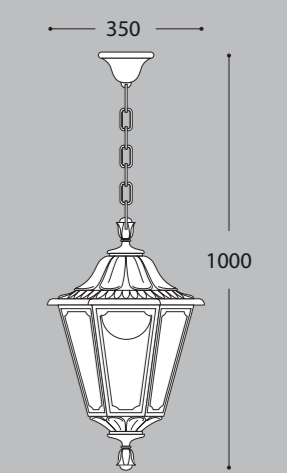

MADE IN ITALY

- 10 REVIVAL
- 32 GARDEN SMALL
- 48 GARDEN MEDIUM
- 68 GARDEN LARGE
- 84 HALF LANTERN
- 86 BOLLARD
- 92 BOLLARD
- 112 DOWNLIGHT
- 120 UP&DOWN
- 134 FLOODLIGHT
- 142 IN-GROUND
- 148 BRICKLIGHT
- 158 BULKHEAD
- 176 POST
- 184 SOLAR MODERN
- 192 SOLAR CLASSIC
- 194 LAMPS