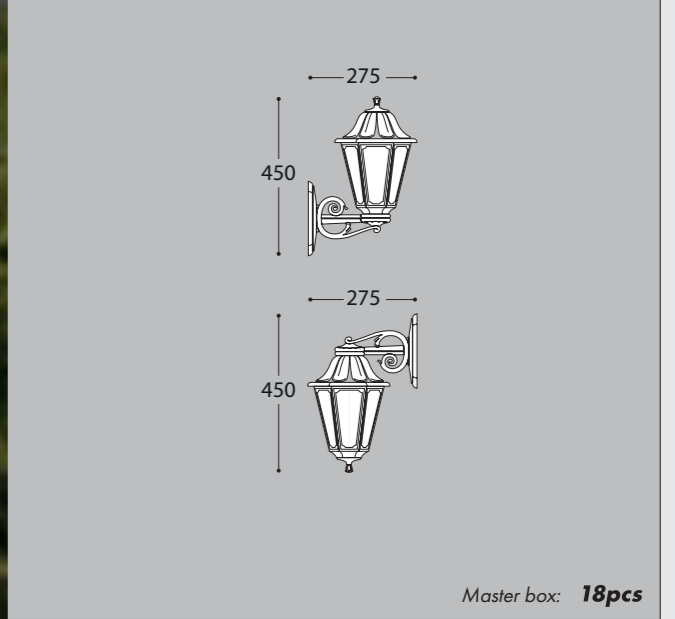

GARDEN CLASSIC

ANNA RANGE
SMALL SIZE

MADE IN ITALY

E22.110.V1K

Power	Lumen	CCT
6,5W	800 lm	2700 K
8,5W	920 lm	2700 K
11W	1200 lm	4000 K
		6500 K

More details at page 195

SPECIAL PRICE
BEWARE OF IMITATIONS

ACK
PRICE LIST

SMALL SIZE

ANNA RANGE

AVAILABLE COLORS		E27 CCT LED VERSION	E27 FILAMENT LED VERSION	E27 VERSION
RESIN BODY	DIFFUSER	8,5W 920 lm 100-240V 50/60 Hz 2700K/4000K/6500K	6,5W 800 lm 100-240V 50/60 Hz 2700K	
BLACK (A)	WHITE (W)	60W INCANDESCENT	60W INCANDESCENT	
CLEAR (X)	OPAL (Y)			

BISSO/ANNA			
IP55	6,5W FILAMENT 2700K	E22.131.F1R	23,07€
	8,5W CCT SET	E22.131.V1K	23,07€
	E27	E22.131.E27	15,77€

MIKROLOT/ANNA		SICHEM/ANNA			
6,5W FILAMENT 2700K	E22.110.F1R	23,07€	6,5W FILAMENT 2700K	E22.120.F1R	23,94€
8,5W CCT SET	E22.110.V1K	23,07€	8,5W CCT SET	E22.120.V1K	23,94€
E27	E22.110.E27	15,77€	E27	E22.120.E27	16,64€