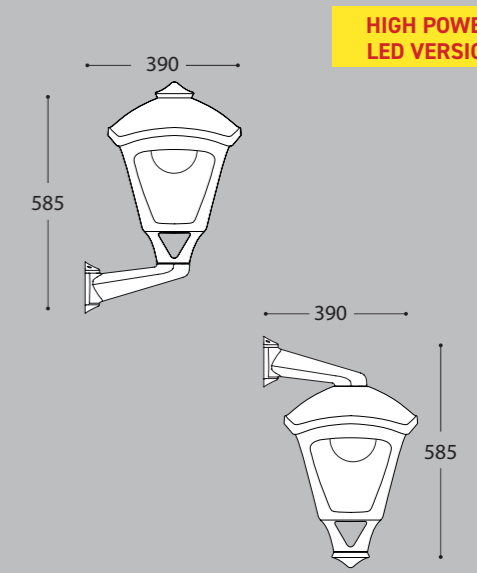

HIGH POWER LED VERSION

NEW

available from JULY 2024

MAXIDISMA/SERGIO				SICAR/SERGIO			
15W LED		T33.117.R1K	104,25€	15W LED		T33.126.R1K	104,25€
30W LED		T33.117.Q1K	113,00€	30W LED		T33.126.Q1K	113,00€