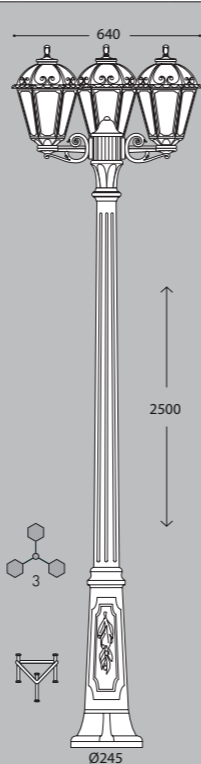

SALEM RANGE

MEDIUM SIZE

AVAILABLE COLORS		E27 CCT LED VERSION		E27 FILAMENT LED VERSION	
RESIN BODY	DIFFUSER	8,5W 920 lm 100-240V 50/60 Hz 2700K/4000K/6500K	11W 1200 lm 100-240V 50/60 Hz 2700K/4000K/6500K	6,5W 800 lm 100-240V 50/60 Hz 2700K	6,5W 800 lm 100-240V 50/60 Hz 2700K
BLACK (A)	WHITE (W)	CLEAR (X)	OPAL (Y)	60W INCANDESCENT	75W INCANDESCENT

MIZAR/SALEM (resin)

IP55	6,5W FILAMENT 2700K	K26.151.F1R	55,19€
	8,5W CCT SET	K26.151.V1K	55,19€
	11W CCT SET	K26.151.T1K	58,11€

ALOE'.R/SALEM (resin)

IP55	6,5W FILAMENT 2700K	K26.163.F1R	74,46€
	8,5W CCT SET	K26.163.V1K	74,46€
	11W CCT SET	K26.163.T1K	77,38€

ARTU'/SALEM

IP55	6,5W FILAMENT 2700K	K26.158.F1R	108,04€
	8,5W CCT SET	K26.158.V1K	108,04€
	11W CCT SET	K26.158.T1K	110,96€

RICU BISSO/SALEM 2L

IP55	6,5W FILAMENT 2700K	K26.157.S20.F1R	197,10€
	8,5W CCT SET	K26.157.S20.V1K	197,10€
	11W CCT SET	K26.157.S20.T1K	202,94€

RICU BISSO/SALEM 3L

IP55	6,5W FILAMENT 2700K	K26.157.S30.F1R	229,22€
	8,5W CCT SET	K26.157.S30.V1K	229,22€
	11W CCT SET	K26.157.S30.T1K	237,98€

GIGI/SALEM

IP55	6,5W FILAMENT 2700K	K26.156.F1R	125,56€
	8,5W CCT SET	K26.156.V1K	125,56€
	11W CCT SET	K26.156.T1K	128,48€

RICU/SALEM

IP55	6,5W FILAMENT 2700K	K26.157.F1R	143,08€
	8,5W CCT SET	K26.157.V1K	143,08€
	11W CCT SET	K26.157.T1K	146,00€

ACK PRICE LIST

MEDIUM SIZE

SALEM RANGE

"METAL POST COVERED BY RESIN"

STEEL
RESIN
EXPANSE

ANTI RUST
LIFETIME GUARANTEE
NO PAINTING REQUIRED

MADE IN ITALY

ANTI CORROSION
UV-RAYS STABILIZED
NO MAINTENANCE
DOUBLE INSULATION
NOT AFFECTED BY CHEMICAL FERTILIZERS

FumaTech
FUMAGALLI POLES TECHNOLOGY