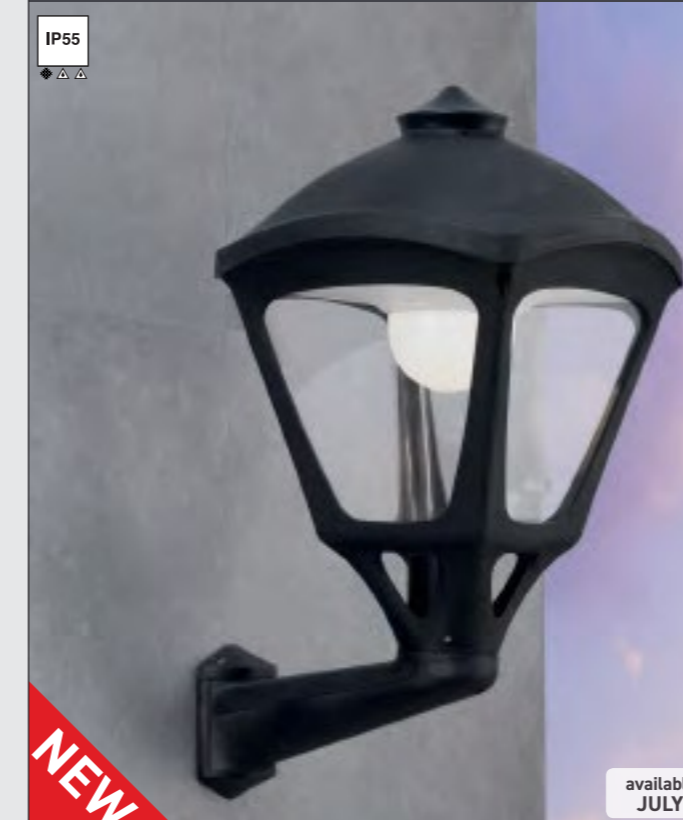

HIGH POWER LED VERSION

NEW

available from JULY 2024

MAXIDISMA/SERGIO				SICAR/SERGIO			
15W LED		T33.117.R1K	104,25€	15W LED		T33.126.R1K	104,25€
30W LED		T33.117.Q1K	113,00€	30W LED		T33.126.Q1K	113,00€