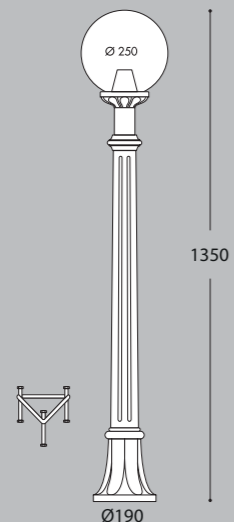

Master box: **2pcs**