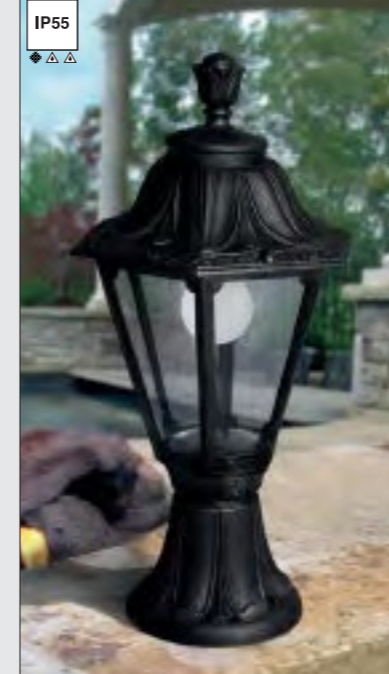

SICHEM/RUT			
IP55	6,5W FILAMENT 2700K	E26.120.F1R	30,37€
	11W CCT SET	E26.120.T1K	33,29€
	E27	E26.120.E27	23,07€

MADE IN ITALY

GARDEN CLASSIC

- 10 REVIVAL
- 32 GARDEN SMALL
- 48 GARDEN MEDIUM
- 68 GARDEN LARGE
- 84 HALF LANTERN
- 86 BOLLARD
- 92 BOLLARD
- 112 DOWNLIGHT
- 120 UP&DOWN
- 134 FLOODLIGHT
- 142 IN-GROUND
- 148 BRICKLIGHT
- 158 BULKHEAD
- 176 POST
- 184 SOLAR MODERN
- 192 SOLAR CLASSIC
- 194 LAMPS