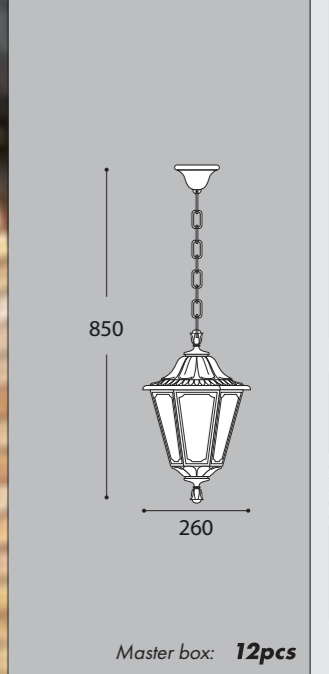

MADE IN ITALY

GARDEN CLASSIC

- 10 REVIVAL
- 32 GARDEN SMALL
- 48 GARDEN MEDIUM
- 68 GARDEN LARGE
- 84 HALF LANTERN
- 86 BOLLARD
- 92 BOLLARD
- 112 DOWNLIGHT
- 120 UP&DOWN
- 134 FLOODLIGHT
- 142 IN-GROUND
- 148 BRICKLIGHT
- 158 BULKHEAD
- 176 POST
- 184 SOLAR MODERN
- 192 SOLAR CLASSIC
- 194 LAMPS

GARDEN MODERN