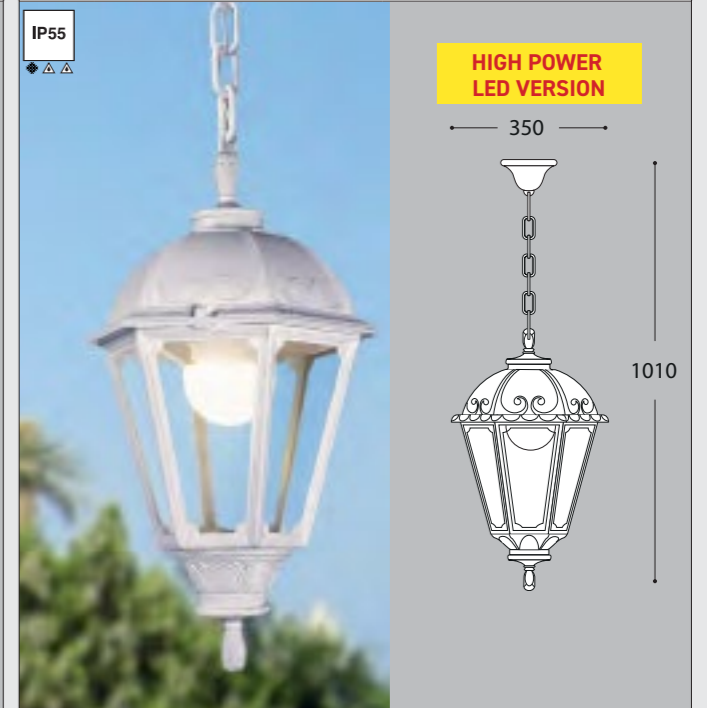

LOT/SILOE			
IP55	15W LED CCT SET	K35.113.R1K	118,26€
	30W LED CCT SET	K35.113.Q1K	127,02€

SICHEM/SILOE			
IP55	15W LED CCT SET	K35.121.R1K	118,26€
	30W LED CCT SET	K35.121.Q1K	127,02€

- 10 REVIVAL
- 32 GARDEN SMALL
- 48 GARDEN MEDIUM
- 68 GARDEN LARGE
- 84 HALF LANTERN
- 86 BOLLARD
- 92 BOLLARD
- 112 DOWNLIGHT
- 120 UP&DOWN
- 134 FLOODLIGHT
- 142 IN-GROUND
- 148 BRICKLIGHT
- 158 BULKHEAD
- 176 POST
- 184 SOLAR MODERN
- 192 SOLAR CLASSIC
- 194 LAMPS