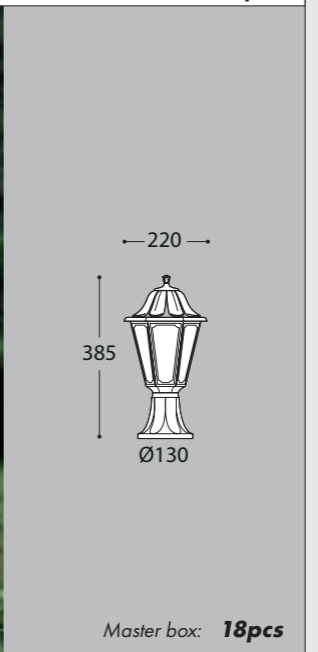

MADE IN ITALY

- 10 REVIVAL
- 32 GARDEN SMALL
- 48 GARDEN MEDIUM
- 68 GARDEN LARGE
- 84 HALF LANTERN
- 86 BOLLARD
- 92 BOLLARD
- 112 DOWNLIGHT
- 120 UP&DOWN
- 134 FLOODLIGHT
- 142 IN-GROUND
- 148 BRICKLIGHT
- 158 BULKHEAD
- 176 POST
- 184 SOLAR MODERN
- 192 SOLAR CLASSIC
- 194 LAMPS