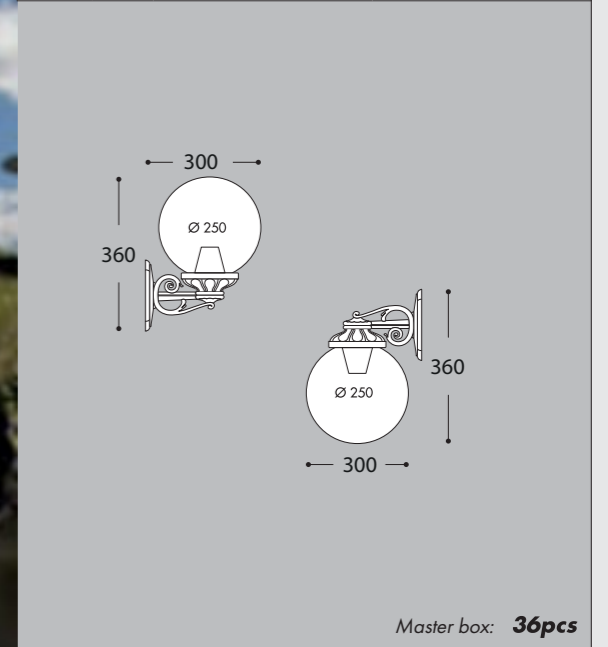

MIKROLOT/G250				SICHEM/G250			
6,5W FILAMENT 2700K	G25.110.F1R	27,60€		6,5W FILAMENT 2700K	G25.120.F1R	28,91€	
8,5W CCT SET	G25.110.V1K	27,60€		8,5W CCT SET	G25.120.V1K	28,91€	
E27	G25.110.E27	20,30€		E27	G25.120.E27	21,61€	

Master box: **36pcs**

Master box: **36pcs**

MADE IN ITALY

GARDEN CLASSIC

- 10 REVIVAL
- 32 GARDEN SMALL
- 48 GARDEN MEDIUM
- 68 GARDEN LARGE
- 84 HALF LANTERN
- 86 BOLLARD
- 92 BOLLARD
- 112 DOWNLIGHT
- 120 UP&DOWN
- 134 FLOODLIGHT
- 142 IN-GROUND
- 148 BRICKLIGHT
- 158 BULKHEAD
- 176 POST
- 184 SOLAR MODERN
- 192 SOLAR CLASSIC
- 194 LAMPS

GARDEN MODERN