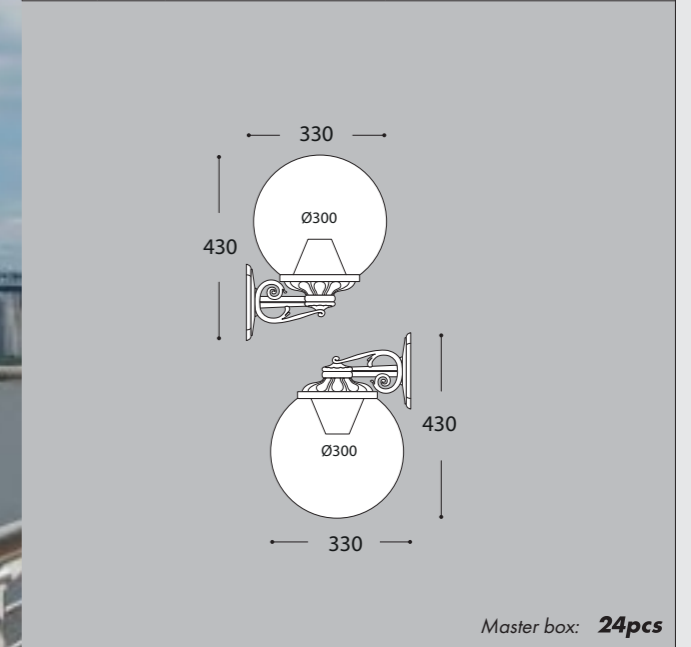

GARDEN CLASSIC

GLOBE 300 CLASSIC

MEDIUM SIZE

MADE IN ITALY

CCT SET	2700K	4000K	6500K
Power	6,5W	8,5W	11W
Lumen	800 lm	920 lm	1200 lm
Color	2700 K	2700 K	4000 K 6500 K

More details at page 195

ACK PRICE LIST

MEDIUM SIZE GLOBE 300 CLASSIC

AVAILABLE COLORS					E27 CCT LED VERSION		E27 FILAMENT LED VERSION		E27 VERSION
RESIN BODY		DIFFUSER							
						11W 1200 lm 100-240V 50/60 Hz 2700K/4000K/6500K		6,5W 800 lm 100-240V 50/60 Hz 2700K	
BLACK (A)	WHITE (W)	CLEAR (X)	OPAL (Y)	SMOKED (Z)		= 75W INCANDESCENT		= 60W INCANDESCENT	

BISSO/G300			
IP55	6,5W FILAMENT 2700K	G30.131.F1R	33,43€
	11W CCT SET	G30.131.T1K	36,35€
	E27	G30.131.E27	26,13€

MINILOT/G300			
IP55	6,5W FILAMENT 2700K	G30.111.F1R	33,43€
	11W CCT SET	G30.111.T1K	36,35€
	E27	G30.111.E27	26,13€

SICHEM/G300			
IP55	6,5W FILAMENT 2700K	G30.120.F1R	34,75€
	11W CCT SET	G30.120.T1K	34,66€
	E27	G30.120.E27	27,45€

MADE IN ITALY

GARDEN CLASSIC

- 10 REVIVAL
- 32 GARDEN SMALL
- 48 GARDEN MEDIUM
- 68 GARDEN LARGE
- 84 HALF LANTERN
- 8 BOLLARD
- 92 BOLLARD
- 112 DOWNLIGHT
- 120 UP&DOWN
- 134 FLOODLIGHT
- 142 IN-GROUND
- 148 BRICKLIGHT
- 158 BULKHEAD
- 176 POST
- 184 SOLAR MODERN
- 192 SOLAR CLASSIC
- 194 LAMPS

GARDEN MODERN