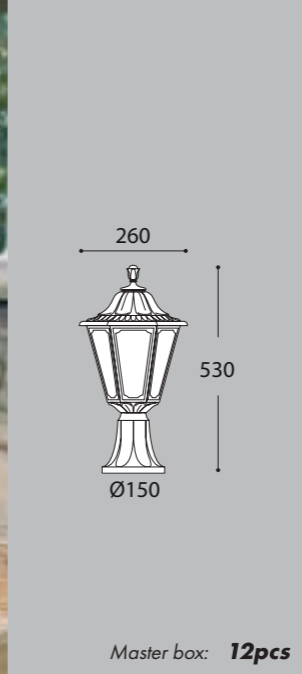

MINILOT/RUT			
IP55	6,5W FILAMENT 2700K	E26.111.F1R	30,37€
	11W CCT SET	E26.111.T1K	33,29€
	E27	E26.111.E27	23,07€

SICHEM/RUT			
IP55	6,5W FILAMENT 2700K	E26.120.F1R	30,37€
	11W CCT SET	E26.120.T1K	33,29€
	E27	E26.120.E27	23,07€