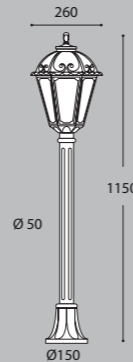

SALEM RANGE

MEDIUM SIZE

AVAILABLE COLORS		E27 CCT LED VERSION		E27 FILAMENT LED VERSION	
RESIN BODY	DIFFUSER	8,5W 920 lm 100-240V 50/60 Hz 2700K/4000K/6500K	11W 1200 lm 100-240V 50/60 Hz 2700K/4000K/6500K	6,5W 800 lm 100-240V 50/60 Hz 2700K	6,5W 800 lm 100-240V 50/60 Hz 2700K
BLACK (A)	WHITE (W)	CLEAR (X)	OPAL (Y)	60W INCANDESCENT	75W INCANDESCENT

MIZAR/SALEM (resin)

IP55	6,5W FILAMENT 2700K	K26.151.F1R	55,19€
	8,5W CCT SET	K26.151.V1K	55,19€
	11W CCT SET	K26.151.T1K	58,11€

ALOE'.R/SALEM (resin)

IP55	6,5W FILAMENT 2700K	K26.163.F1R	74,46€
	8,5W CCT SET	K26.163.V1K	74,46€
	11W CCT SET	K26.163.T1K	77,38€

ARTU'/SALEM

IP55	6,5W FILAMENT 2700K	K26.158.F1R	108,04€
	8,5W CCT SET	K26.158.V1K	108,04€
	11W CCT SET	K26.158.T1K	110,96€

RICU BISSO/SALEM 2L

IP55	6,5W FILAMENT 2700K	K26.157.S20.F1R	197,10€
	8,5W CCT SET	K26.157.S20.V1K	197,10€
	11W CCT SET	K26.157.S20.T1K	202,94€

RICU BISSO/SALEM 3L

IP55	6,5W FILAMENT 2700K	K26.157.S30.F1R	229,22€
	8,5W CCT SET	K26.157.S30.V1K	229,22€
	11W CCT SET	K26.157.S30.T1K	237,98€

GIGI/SALEM

IP55	6,5W FILAMENT 2700K	K26.156.F1R	125,56€
	8,5W CCT SET	K26.156.V1K	125,56€
	11W CCT SET	K26.156.T1K	128,48€

RICU/SALEM

IP55	6,5W FILAMENT 2700K	K26.157.F1R	143,08€
	8,5W CCT SET	K26.157.V1K	143,08€
	11W CCT SET	K26.157.T1K	146,00€

ACK PRICE LIST

MEDIUM SIZE

SALEM RANGE

"METAL POST COVERED BY RESIN"

STEEL
RESIN
EXPANSE

ANTI RUST
LIFETIME GUARANTEE
NO PAINTING REQUIRED

MADE IN ITALY

ANTI CORROSION
UV-RAYS STABILIZED
NO MAINTENANCE
DOUBLE INSULATION
NOT AFFECTED BY CHEMICAL FERTILIZERS

FumaTech
FUMAGALLI POLES TECHNOLOGY