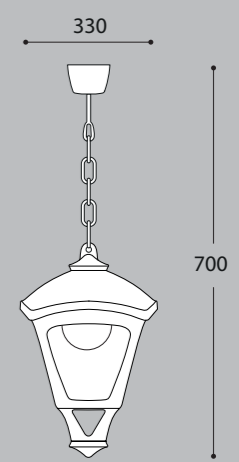

HIGH POWER LED VERSION

NEW

HIGH POWER LED VERSION

NEW

MADE IN ITALY

- 10 REVIVAL
- 32 GARDEN SMALL
- 48 GARDEN MEDIUM
- 68 GARDEN LARGE
- 84 HALF LANTERN
- 86 BOLLARD
- 92 BOLLARD
- 112 DOWNLIGHT
- 120 UP&DOWN
- 134 FLOODLIGHT
- 142 IN-GROUND
- 148 BRICKLIGHT
- 158 BULKHEAD
- 176 POST
- 184 SOLAR MODERN
- 192 SOLAR CLASSIC
- 194 LAMPS