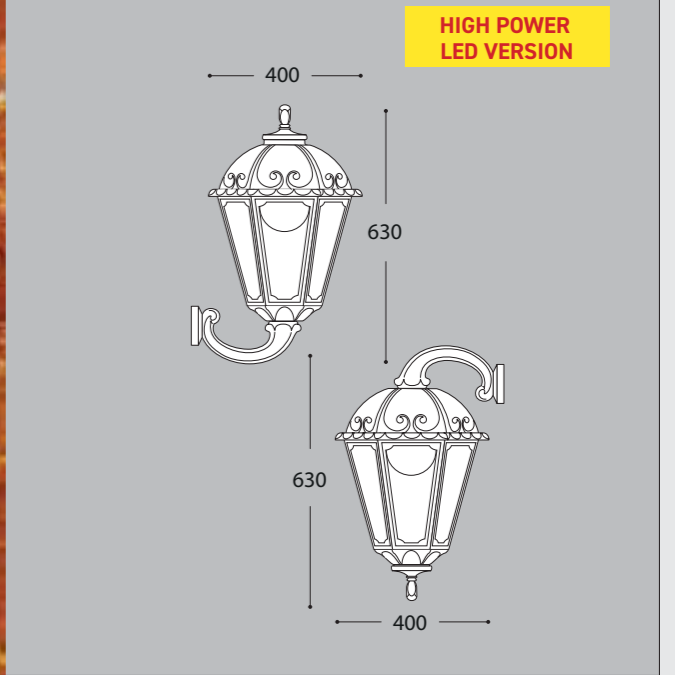

GARDEN CLASSIC

SILOE RANGE

LARGE SIZE

MADE IN ITALY

HIGH POWER LED VERSION

K35.132.Q1K

E27 HIGH POWER LED

INDOOR & OUTDOOR USE

+80°C
-30°C 90% HUMIDITY

VOLTAGE SURGE RESISTANT

15W (1690 lm)
30W (3620 lm)
50W (6550 lm)

More details at page 196

ACK PRICE LIST

LARGE SIZE

SILOE RANGE

AVAILABLE COLORS			
RESIN BODY		DIFFUSER	
BLACK (A)	WHITE (W)	CLEAR (X)	OPAL (Y)

E27 HIGH POWER LED VERSION	
15W 1690 lm 100-240V 50/60 Hz 4000K/3000K	30W 3620 lm 100-240V 50/60 Hz 4000K/3000K
= SILOE 100W INCANDESCENT	= SILOE 70W HQI-SON

OFIR/SILOE			
IP55	15W LED CCT SET	K35.132.R1K	118,26€
	30W LED CCT SET	K35.132.Q1K	127,02€

LOT/SILOE			
IP55	15W LED CCT SET	K35.113.R1K	118,26€
	30W LED CCT SET	K35.113.Q1K	127,02€

SICHEM/SILOE			
IP55	15W LED CCT SET	K35.121.R1K	118,26€
	30W LED CCT SET	K35.121.Q1K	127,02€

- 10 REVIVAL
- 32 GARDEN SMALL
- 48 GARDEN MEDIUM
- 68 GARDEN LARGE
- 84 HALF LANTERN
- 86 BOLLARD
- 92 BOLLARD
- 112 DOWNLIGHT
- 120 UP&DOWN
- 134 FLOODLIGHT
- 142 IN-GROUND
- 148 BRICKLIGHT
- 158 BULKHEAD
- 176 POST
- 184 SOLAR MODERN
- 192 SOLAR CLASSIC
- 194 LAMPS