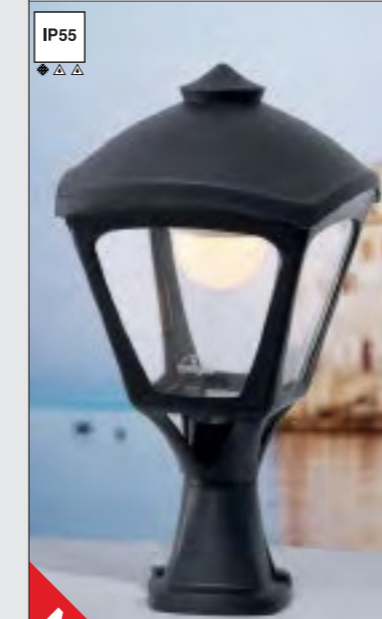

HIGH POWER LED VERSION

NEW

HIGH POWER LED VERSION

NEW

MADE IN ITALY

- 10 REVIVAL
- 32 GARDEN SMALL
- 48 GARDEN MEDIUM
- 68 GARDEN LARGE
- 84 HALF LANTERN
- 86 BOLLARD
- 92 BOLLARD
- 112 DOWNLIGHT
- 120 UP&DOWN
- 134 FLOODLIGHT
- 142 IN-GROUND
- 148 BRICKLIGHT
- 158 BULKHEAD
- 176 POST
- 184 SOLAR MODERN
- 192 SOLAR CLASSIC
- 194 LAMPS