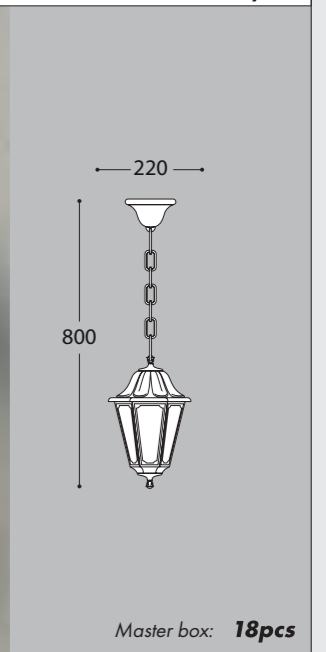

MADE IN ITALY

- 10 REVIVAL
- 32 GARDEN SMALL
- 48 GARDEN MEDIUM
- 68 GARDEN LARGE
- 84 HALF LANTERN
- 86 BOLLARD
- 92 BOLLARD
- 112 DOWNLIGHT
- 120 UP&DOWN
- 134 FLOODLIGHT
- 142 IN-GROUND
- 148 BRICKLIGHT
- 158 BULKHEAD
- 176 POST
- 184 SOLAR MODERN
- 192 SOLAR CLASSIC
- 194 LAMPS