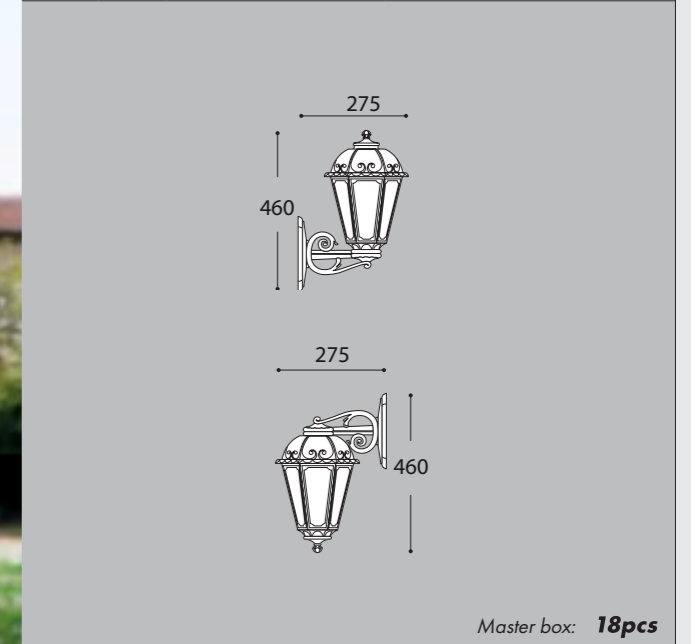

GARDEN CLASSIC

SABA RANGE

SMALL SIZE

MADE IN ITALY

SPECIAL PRICE

CCT SET	
6500K	2700K
6,5W 800 lm 2700 K	8,5W 920 lm 2700 K
	11W 1200 lm 4000 K 6500 K

More details at page 195

ACK PRICE LIST

SMALL SIZE

SABA RANGE

AVAILABLE COLORS				E27 CCT LED VERSION	E27 FILAMENT LED VERSION	E27 VERSION
RESIN BODY		DIFFUSER				
				8,5W 920 lm 100-240V 50/60 Hz 2700K/4000K/6500K	6,5W 800 lm 100-240V 50/60 Hz 2700K	
BLACK (A)	WHITE (W)	CLEAR (X)	OPAL (Y)	60W INCANDESCENT	60W INCANDESCENT	

BISSO/SABA

IP55	6,5W FILAMENT 2700K	K22.131.F1R	23,07€
	8,5W CCT SET	K22.131.V1K	23,07€
	E27	K22.131.E27	15,77€

MIKROLOT/SABA

6,5W FILAMENT 2700K	K22.110.F1R	23,07€
8,5W CCT SET	K22.110.V1K	23,07€
E27	K22.110.E27	15,77€

SICHEM/SABA

6,5W FILAMENT 2700K	K22.120.F1R	23,94€
8,5W CCT SET	K22.120.V1K	23,94€
E27	K22.120.E27	16,64€

MADE IN ITALY

10	REVIVAL
32	GARDEN SMALL
48	GARDEN MEDIUM
68	GARDEN LARGE
84	HALF LANTERN
86	BOLLARD
92	BOLLARD
112	DOWNLIGHT
120	UP&DOWN
134	FLOODLIGHT
142	IN-GROUND
148	BRICKLIGHT
158	BULKHEAD
176	POST
184	SOLAR SOLAR MODERN
192	SOLAR SOLAR CLASSIC
194	LAMPS