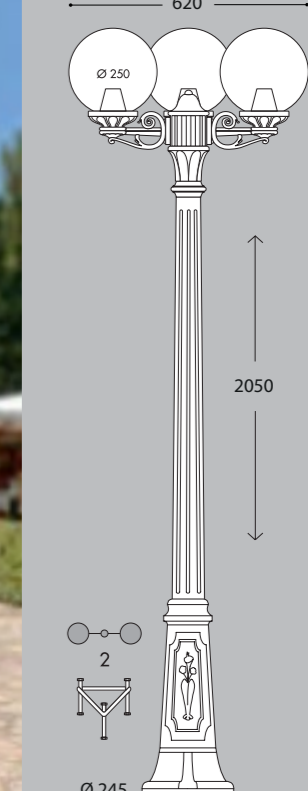

Master box: **2pcs**

10	REVIVAL
32	GARDEN SMALL
48	GARDEN MEDIUM
68	GARDEN LARGE
84	HALF LANTERN
86	BOLLARD
92	BOLLARD
112	DOWNLIGHT
120	UP&DOWN
134	FLOODLIGHT
142	IN-GROUND
148	BRICKLIGHT
158	BULKHEAD
176	POST
184	SOLAR MODERN
192	SOLAR CLASSIC
194	LAMPS