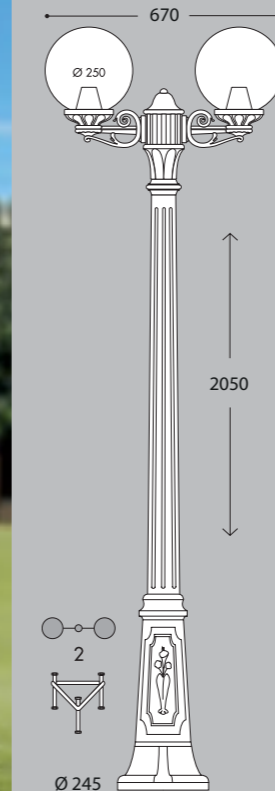

GIGI BISSO/G250 2L

6,5W FILAMENT	2700K	G25.156.S20.F1R	174,62€
8,5W CCT SET		G25.156.S20.V1K	174,62€

Master box: **2pcs**