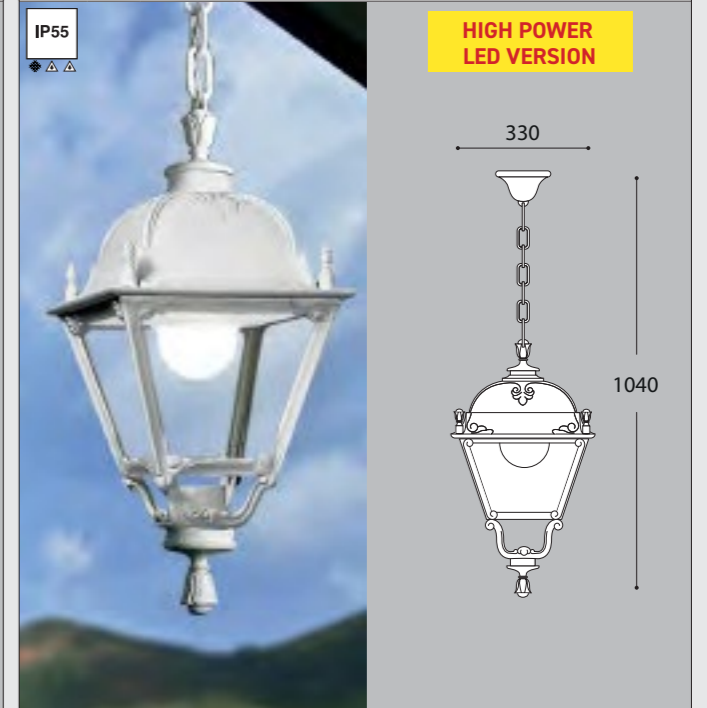

MADE IN ITALY

- 10 REVIVAL
- 32 GARDEN SMALL
- 48 GARDEN MEDIUM
- 68 GARDEN LARGE
- 84 HALF LANTERN
- 86 BOLLARD
- 92 BOLLARD
- 112 DOWNLIGHT
- 120 UP&DOWN
- 134 FLOODLIGHT
- 142 IN-GROUND
- 148 BRICKLIGHT
- 158 BULKHEAD
- 176 POST
- 184 SOLAR MODERN
- 192 SOLAR CLASSIC
- 194 LAMPS