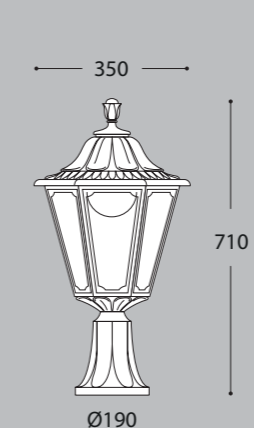

MADE IN ITALY

- 10 REVIVAL
- 32 GARDEN SMALL
- 48 GARDEN MEDIUM
- 68 GARDEN LARGE
- 84 HALF LANTERN
- 86 BOLLARD
- 92 BOLLARD
- 112 DOWNLIGHT
- 120 UP&DOWN
- 134 FLOODLIGHT
- 142 IN-GROUND
- 148 BRICKLIGHT
- 158 BULKHEAD
- 176 POST
- 184 SOLAR MODERN
- 192 SOLAR CLASSIC
- 194 LAMPS