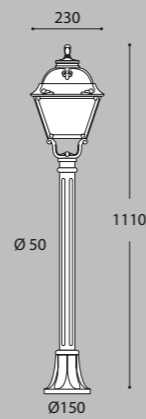

ACK PRICE LIST

MEDIUM SIZE

CEFA RANGE

"METAL POST COVERED BY RESIN"

STEEL
RESIN
EXPANSE

FumaTech
FUMAGALLI POLES TECHNOLOGY

ANTI RUST
LIFETIME GUARANTEE
NO PAINTING REQUIRED
MADE IN ITALY

ANTI CORROSION
UV-RAYS STABILIZED
NO MAINTENANCE
DOUBLE INSULATION
NOT AFFECTED BY CHEMICAL FERTILIZERS

ALOE'.R/CEFA (resin)

IP55

6,5W FILAMENT 2700K U23.163.F1R 74,46€

8,5W CCT SET U23.163.V1K 74,46€

LED LAMP INCLUDED

ARTU'/CEFA

IP55

6,5W FILAMENT 2700K U23.158.F1R 108,04€

8,5W CCT SET U23.158.V1K 108,04€

LED LAMP INCLUDED

RICU BISSO/CEFA 2L

IP55

6,5W FILAMENT 2700K U23.157.S20.F1R 197,10€

8,5W CCT SET U23.157.S20.V1K 197,10€

LED LAMP INCLUDED

RICU BISSO/CEFA 3L

IP55

6,5W FILAMENT 2700K U23.157.S30.F1R 229,22€

8,5W CCT SET U23.157.S30.V1K 229,22€

LED LAMP INCLUDED

GIGI/CEFA

IP55

6,5W FILAMENT 2700K U23.156.F1R 125,56€

8,5W CCT SET U23.156.V1K 125,56€

LED LAMP INCLUDED

RICU/CEFA

IP55

6,5W FILAMENT 2700K U23.157.F1R 143,08€

8,5W CCT SET U23.157.V1K 143,08€

LED LAMP INCLUDED

MADE IN ITALY

- 10 REVIVAL
- 32 GARDEN SMALL
- 48 GARDEN MEDIUM
- 68 GARDEN LARGE
- 84 HALF LANTERN
- 86 BOLLARD
- 92 BOLLARD
- 112 DOWNLIGHT
- 120 UP&DOWN
- 134 FLOODLIGHT
- 142 IN-GROUND
- 148 BRICKLIGHT
- 158 BULKHEAD
- 176 POST
- 184 SOLAR MODERN
- 192 SOLAR CLASSIC
- 194 LAMPS