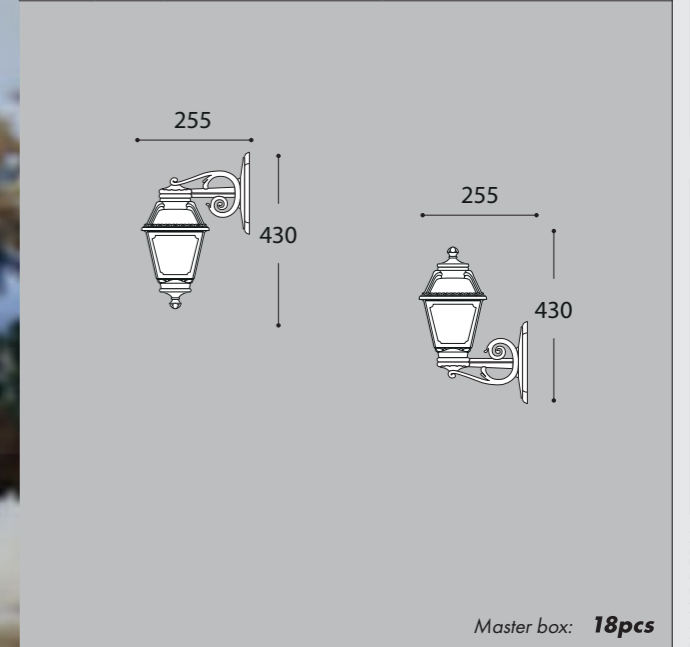

GARDEN CLASSIC

MARY RANGE

SMALL SIZE

MADE IN ITALY

CCT SET			
6,5W 800 lm 2700 K	8,5W 920 lm 2700 K	11W 1200 lm 4000 K	6500 K

More details at page 195

SPECIAL PRICE

ACK PRICE LIST

SMALL SIZE

MARY RANGE

AVAILABLE COLORS		E27 CCT LED VERSION	E27 FILAMENT LED VERSION	E27 VERSION
RESIN BODY	DIFFUSER	8,5W 920 lm 100-240V 50/60 Hz 2700K/4000K/6500K	6,5W 800 lm 100-240V 50/60 Hz 2700K	
BLACK (A)	WHITE (W)	60W INCANDESCENT	60W INCANDESCENT	
	CLEAR (X)			
	OPAL (Y)			

BISSO/MARY

IP55	6,5W FILAMENT 2700K	Q18.131.F1R	23,07€
	8,5W CCT SET	Q18.131.V1K	23,07€
	E27	Q18.131.E27	15,77€

MIKROLOT/MARY

6,5W FILAMENT 2700K	Q18.110.F1R	23,07€
8,5W CCT SET	Q18.110.V1K	23,07€
E27	Q18.110.E27	15,77€

SICHEM/MARY

6,5W FILAMENT 2700K	Q18.120.F1R	23,94€
8,5W CCT SET	Q18.120.V1K	23,94€
E27	Q18.120.E27	16,64€

MADE IN ITALY

- 10 REVIVAL
- 32 GARDEN SMALL
- 48 GARDEN MEDIUM
- 68 GARDEN LARGE
- 84 HALF LANTERN
- 86 BOLLARD
- 92 BOLLARD
- 112 DOWNLIGHT
- 120 UP&DOWN
- 134 FLOODLIGHT
- 142 IN-GROUND
- 148 BRICKLIGHT
- 158 BULKHEAD
- 176 POST
- 184 SOLAR MODERN
- 192 SOLAR CLASSIC
- 194 LAMPS