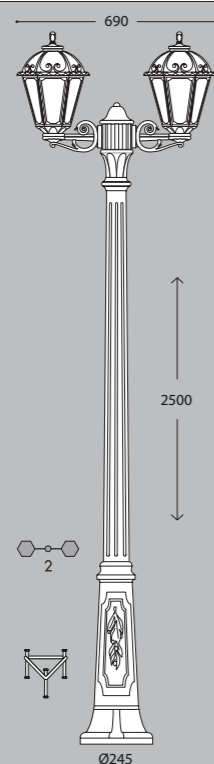

SALEM RANGE

MEDIUM SIZE

AVAILABLE COLORS		E27 CCT LED VERSION		E27 FILAMENT LED VERSION	
RESIN BODY	DIFFUSER	8,5W 920 lm 100-240V 50/60 Hz 2700K/4000K/6500K	11W 1200 lm 100-240V 50/60 Hz 2700K/4000K/6500K	6,5W 800 lm 100-240V 50/60 Hz 2700K	6,5W 800 lm 100-240V 50/60 Hz 2700K
BLACK (A)	WHITE (W)	CLEAR (X)	OPAL (Y)	60W INCANDESCENT	75W INCANDESCENT

MIZAR/SALEM (resin)

IP55	6,5W FILAMENT 2700K	K26.151.F1R	55,19€
	8,5W CCT SET	K26.151.V1K	55,19€
	11W CCT SET	K26.151.T1K	58,11€

ALOE'.R/SALEM (resin)

IP55	6,5W FILAMENT 2700K	K26.163.F1R	74,46€
	8,5W CCT SET	K26.163.V1K	74,46€
	11W CCT SET	K26.163.T1K	77,38€

ARTU'/SALEM

IP55	6,5W FILAMENT 2700K	K26.158.F1R	108,04€
	8,5W CCT SET	K26.158.V1K	108,04€
	11W CCT SET	K26.158.T1K	110,96€

RICU BISSO/SALEM 2L

IP55	6,5W FILAMENT 2700K	K26.157.S20.F1R	197,10€
	8,5W CCT SET	K26.157.S20.V1K	197,10€
	11W CCT SET	K26.157.S20.T1K	202,94€

RICU BISSO/SALEM 3L

IP55	6,5W FILAMENT 2700K	K26.157.S30.F1R	229,22€
	8,5W CCT SET	K26.157.S30.V1K	229,22€
	11W CCT SET	K26.157.S30.T1K	237,98€

GIGI/SALEM

IP55	6,5W FILAMENT 2700K	K26.156.F1R	125,56€
	8,5W CCT SET	K26.156.V1K	125,56€
	11W CCT SET	K26.156.T1K	128,48€

RICU/SALEM

IP55	6,5W FILAMENT 2700K	K26.157.F1R	143,08€
	8,5W CCT SET	K26.157.V1K	143,08€
	11W CCT SET	K26.157.T1K	146,00€

ACK PRICE LIST

MEDIUM SIZE

SALEM RANGE

"METAL POST COVERED BY RESIN"

STEEL
RESIN
EXPANSE

ANTI RUST
LIFETIME GUARANTEE
NO PAINTING REQUIRED

MADE IN ITALY

ANTI CORROSION
UV-RAYS STABILIZED
NO MAINTENANCE
DOUBLE INSULATION
NOT AFFECTED BY CHEMICAL FERTILIZERS

FumaTech
FUMAGALLI POLES TECHNOLOGY