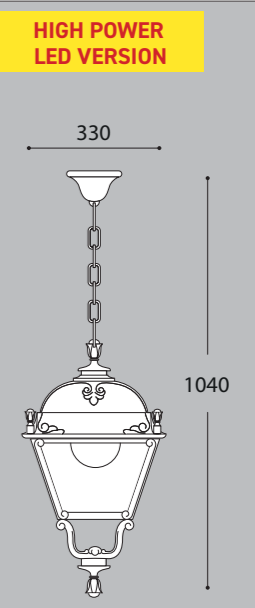

MADE IN ITALY

- 10 REVIVAL
- 32 GARDEN SMALL
- 48 GARDEN MEDIUM
- 68 GARDEN LARGE
- 84 HALF LANTERN
- 86 BOLLARD
- 92 BOLLARD
- 112 DOWNLIGHT
- 120 UP&DOWN
- 134 FLOODLIGHT
- 142 IN-GROUND
- 148 BRICKLIGHT
- 158 BULKHEAD
- 176 POST
- 184 SOLAR MODERN
- 192 SOLAR CLASSIC
- 194 LAMPS