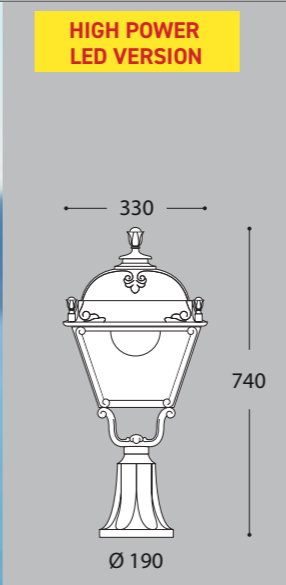

LOT/SIMON			
15W LED CCT SET	U33.113.R1K		118,26€
30W LED CCT SET	U33.113.Q1K		127,02€

SICHEM/SIMON			
15W LED CCT SET	U33.121.R1K		118,26€
30W LED CCT SET	U33.121.Q1K		127,02€