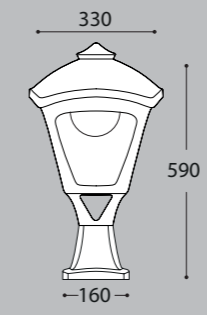

IOLE/SERGIO			
15W LED		T33.243.R1K	104,25€
30W LED		T33.243.Q1K	113,00€

HIGH POWER LED VERSION

NEW

available from JULY 2024

MAXIDISMA/SERGIO				SICAR/SERGIO			
15W LED		T33.117.R1K	104,25€	15W LED		T33.126.R1K	104,25€
30W LED		T33.117.Q1K	113,00€	30W LED		T33.126.Q1K	113,00€