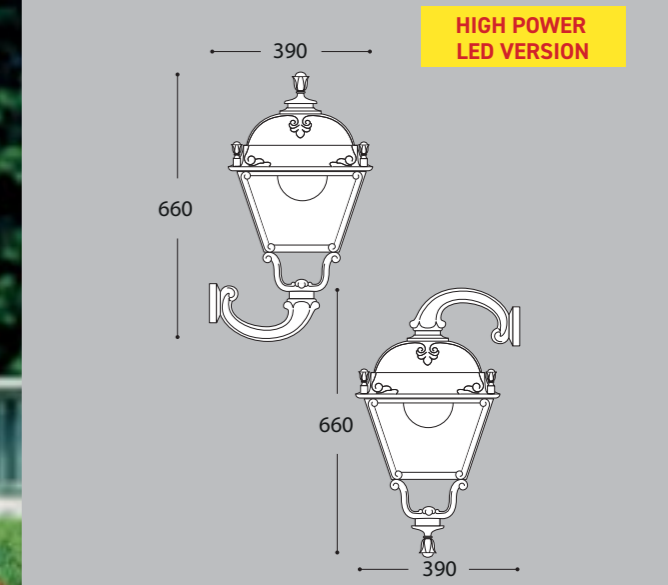

ACK PRICE LIST

LARGE SIZE

SIMON RANGE

AVAILABLE COLORS			
RESIN BODY		DIFFUSER	
BLACK (A)	WHITE (W)	CLEAR (X)	OPAL (Y)

E27 HIGH POWER LED VERSION	
15W 1690 lm 100-240V 50/60 Hz 4000K/3000K = SIMON 100W INCANDESCENT	30W 3620 lm 100-240V 50/60 Hz 4000K/3000K = SIMON 70W HQI-SO

OFIR/SIMON			
15W LED CCT SET	U33.132.R1K		118,26€
30W LED CCT SET	U33.132.Q1K		127,02€