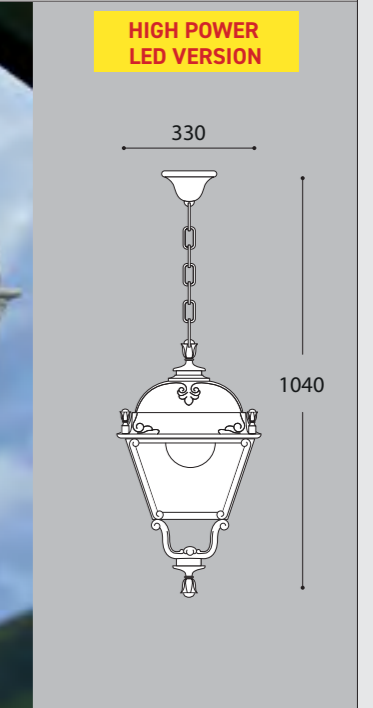

MADE IN ITALY

- 10 REVIVAL
- 32 GARDEN SMALL
- 48 GARDEN MEDIUM
- 68 GARDEN LARGE
- 84 HALF LANTERN
- 86 BOLLARD
- 92 BOLLARD
- 112 DOWNLIGHT
- 120 UP&DOWN
- 134 FLOODLIGHT
- 142 IN-GROUND
- 148 BRICKLIGHT
- 158 BULKHEAD
- 176 POST
- 184 SOLAR MODERN
- 192 SOLAR CLASSIC
- 194 LAMPS