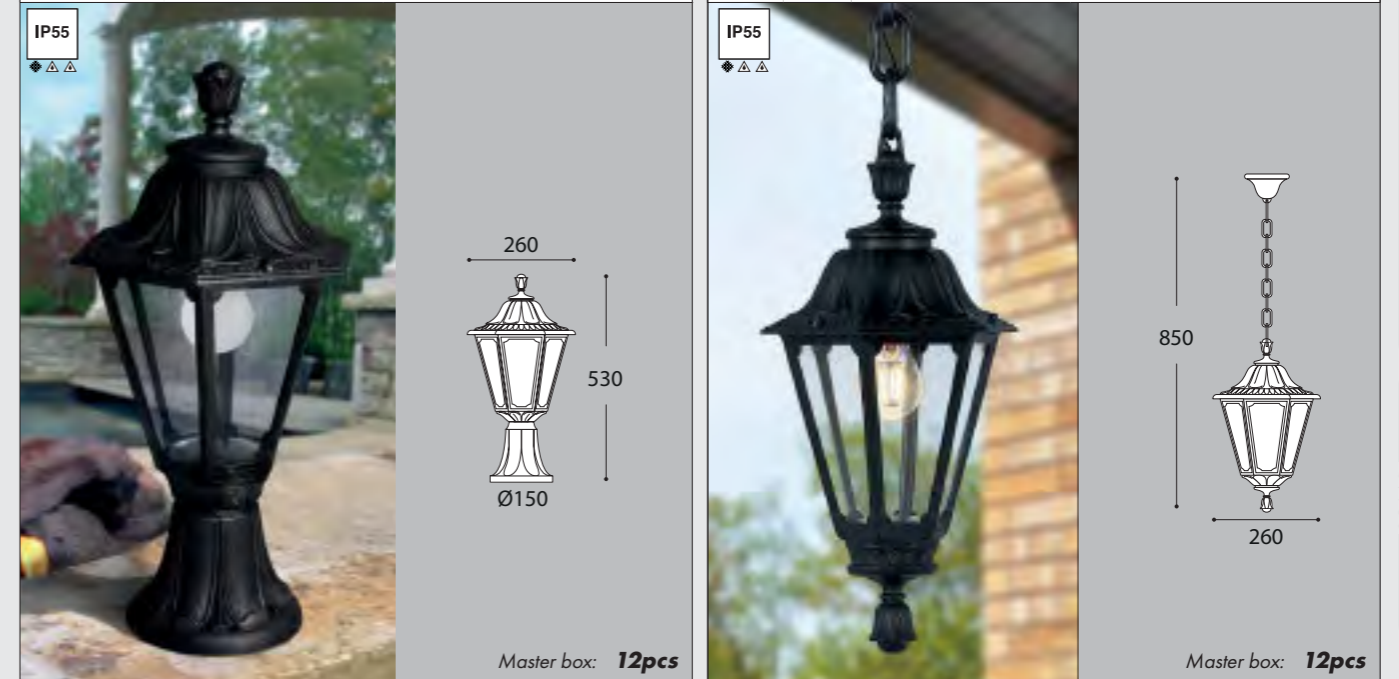

- 10 REVIVAL
- 32 GARDEN SMALL
- 48 GARDEN MEDIUM
- 68 GARDEN LARGE
- 84 HALF LANTERN
- 86 BOLLARD
- 92 BOLLARD
- 112 DOWNLIGHT
- 120 UP&DOWN
- 134 FLOODLIGHT
- 142 IN-GROUND
- 148 BRICKLIGHT
- 158 BULKHEAD
- 176 POST
- 184 SOLAR SOLAR MODERN
- 192 SOLAR SOLAR CLASSIC
- 194 LAMPS

MADE IN ITALY