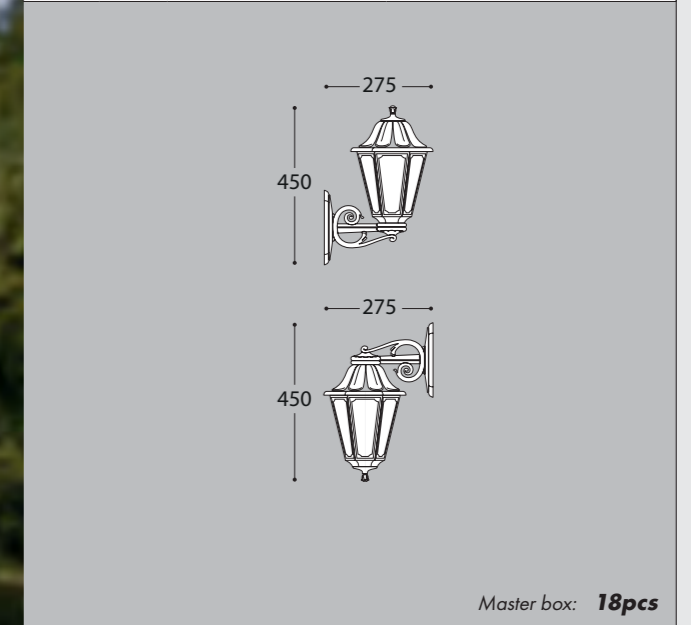

GARDEN CLASSIC

ANNA RANGE

SMALL SIZE

MADE IN ITALY

E22.110.V1K

6,5W 800 lm	8,5W 920 lm	11W 1200 lm
2700 K	2700 K	4000 K 6500 K

More details at page 195

SPECIAL PRICE
BEWARE OF IMITATIONS

ACK PRICE LIST

SMALL SIZE

ANNA RANGE

AVAILABLE COLORS		E27 CCT LED VERSION	E27 FILAMENT LED VERSION	E27 VERSION
RESIN BODY	DIFFUSER	8,5W 920 lm 100-240V 50/60 Hz 2700K/4000K/6500K	6,5W 800 lm 100-240V 50/60 Hz 2700K	
BLACK (A)	WHITE (W)	60W INCANDESCENT	60W INCANDESCENT	
CLEAR (X)	OPAL (Y)			

BISSO/ANNA	
6,5W FILAMENT 2700K	E22.131.F1R 23,07€
8,5W CCT SET	E22.131.V1K 23,07€
E27	E22.131.E27 15,77€

MIKROLOT/ANNA		SICHEM/ANNA	
6,5W FILAMENT 2700K	E22.110.F1R 23,07€	6,5W FILAMENT 2700K	E22.120.F1R 23,94€
8,5W CCT SET	E22.110.V1K 23,07€	8,5W CCT SET	E22.120.V1K 23,94€
E27	E22.110.E27 15,77€	E27	E22.120.E27 16,64€