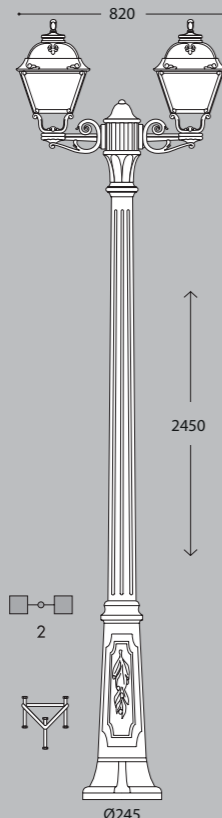

IP55	6,5W FILAMENT 2700K	U23.157.S30.F1R	229,22€
	8,5W CCT SET	U23.157.S30.V1K	229,22€