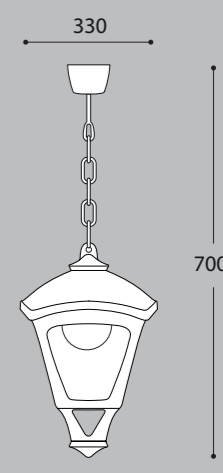

SICAR/SERGIO			
15W LED	CCT SET	T33.126.R1K	104,25€
30W LED	CCT SET	T33.126.Q1K	113,00€