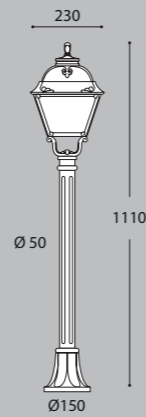

RICU BISSO/CEFA 3L