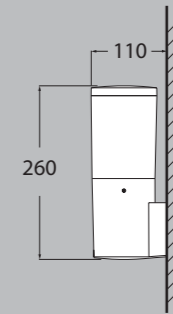

Master box: **20pcs**