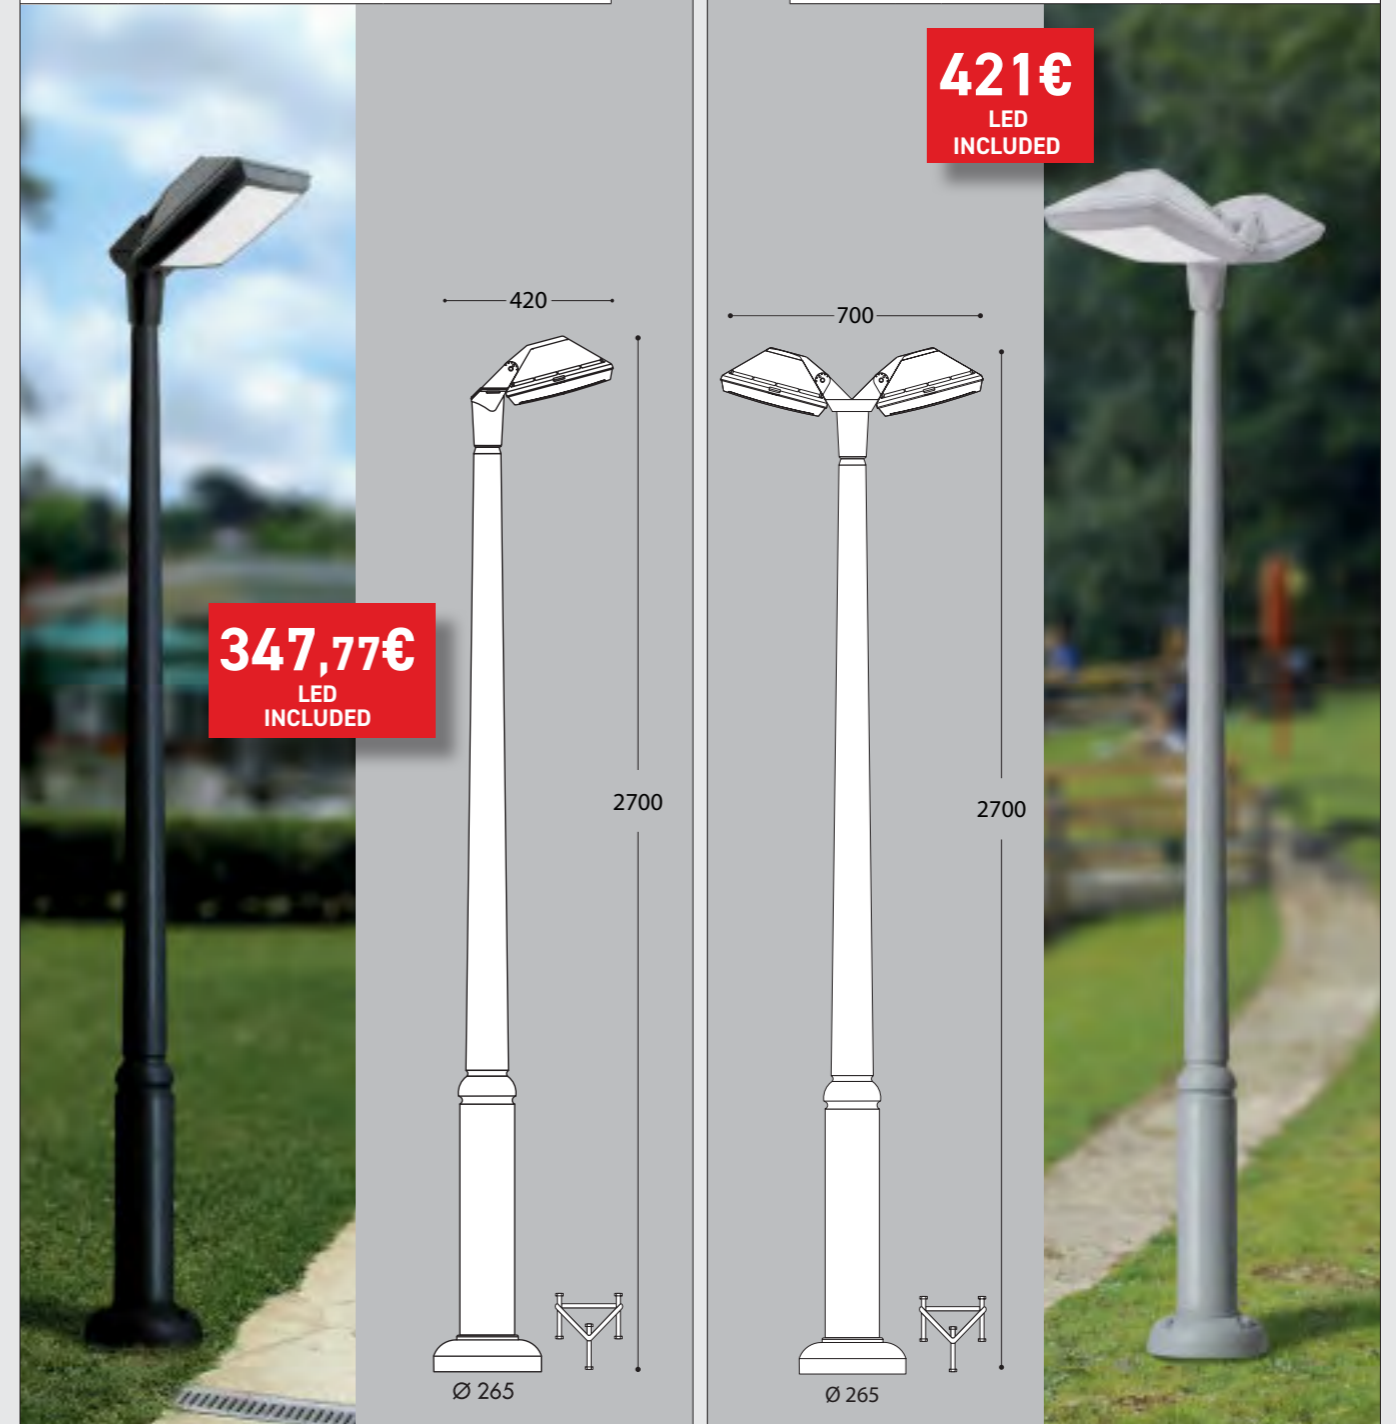

GARDEN MODERN

GIORGIO / ROSA

POST

MADE IN ITALY

ACK PRICE LIST

POST EKTOR / GIORGIO - ROSA

GIORGIO LED VERSIONS					
LAMP	POWER	LUMINOUS FLUX (Φ TOTAL)	VOLTAGE RANGE	CCT SETTABLE	
GX53 LED	11,3W	1510lm	100-240V 50/60 Hz	6500K/4000K/3000K	=100W INCANDESCENT
GX53 LED	17W	2350 lm	100-240V 50/60 Hz	6500K/4000K/3000K	=150W INCANDESCENT
4x GX53 LED	4x10W 40W	5160 lm	100-240V 50/60 Hz	6500K/4000K/3000K	=100W HQI - SON

ROSA LED VERSIONS					
LAMP	POWER	LUMINOUS FLUX (Φ TOTAL)	VOLTAGE RANGE	CCT SETTABLE	
GX53 LED	2x11,3W 22W	3020 lm	100-240V 50/60 Hz	6500K/4000K/3000K	=2x100W INCANDESCENT
GX53 LED	2x17W 36W	4700lm	100-240V 50/60 Hz	6500K/4000K/3000K	=2x150W INCANDESCENT
GX53 LED	2x40W 80W	10320 lm	100-240V 50/60 Hz	6500K/4000K/3000K	=2x100W HQI - SON

EKTOR 2500 /GIORGIO		
E27	4P2.361.G10.E28	323,55€
11,3W	4P1.361.G10.B1K	347,77€
17W	4P1.361.G10.E1K	356,53€
4x10W 40W	4P2.361.G10.D4K	417,00€

EKTOR 2500 /ROSA		
2x E27	4P2.361.G20.E28	372,00€
2x1,3W	4P1.361.G20.B1K	421,00€
2x17W	4P1.361.G20.E1K	438,00€
2x40W	4P2.361.G20.D4K	559,00€

SPECIAL PRICE

AVAILABLE COLORS			AVAILABLE VERSIONS		
RESIN BODY (MOULDED COLOURS)			GX53 LED		2x E27
BLACK (A)	GREY (L)	WHITE (W)	4x GX53		

MADE IN ITALY

- 10 REVIVAL
- 32 GARDEN SMALL
- 48 GARDEN MEDIUM
- 68 GARDEN LARGE
- 84 HALF LANTERN
- 86 BOLLARD
- 92 BOLLARD
- 112 DOWNLIGHT
- 120 UP&DOWN
- 134 FLOODLIGHT
- 142 IN-GROUND
- 148 BRICKLIGHT
- 158 BULKHEAD
- 176 POST
- 184 SOLAR MODERN
- 192 SOLAR CLASSIC
- 194 LAMPS