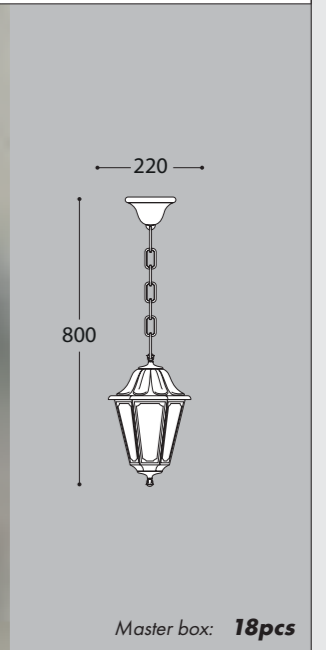

MADE IN ITALY

GARDEN CLASSIC

- 10 REVIVAL
- 32 GARDEN SMALL
- 48 GARDEN MEDIUM
- 68 GARDEN LARGE
- 84 HALF LANTERN
- 86 BOLLARD
- 92 BOLLARD
- 112 DOWNLIGHT
- 120 UP&DOWN
- 134 FLOODLIGHT
- 142 IN-GROUND
- 148 BRICKLIGHT
- 158 BULKHEAD
- 176 POST

SOLAR

- 184 SOLAR MODERN
- 192 SOLAR CLASSIC
- 194 LAMPS