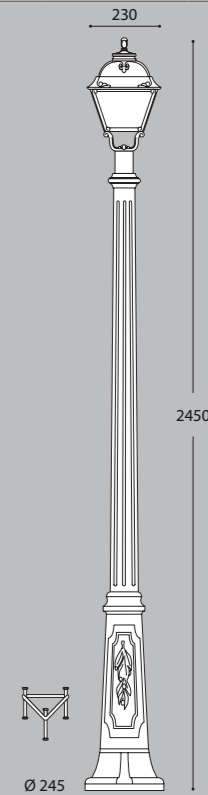

MADE IN ITALY

- 10 REVIVAL
- 32 GARDEN SMALL
- 48 GARDEN MEDIUM
- 68 GARDEN LARGE
- 84 HALF LANTERN
- 86 BOLLARD
- 92 BOLLARD
- 112 DOWNLIGHT
- 120 UP&DOWN
- 134 FLOODLIGHT
- 142 IN-GROUND
- 148 BRICKLIGHT
- 158 BULKHEAD
- 176 POST
- 184 SOLAR MODERN
- 192 SOLAR CLASSIC
- 194 LAMPS