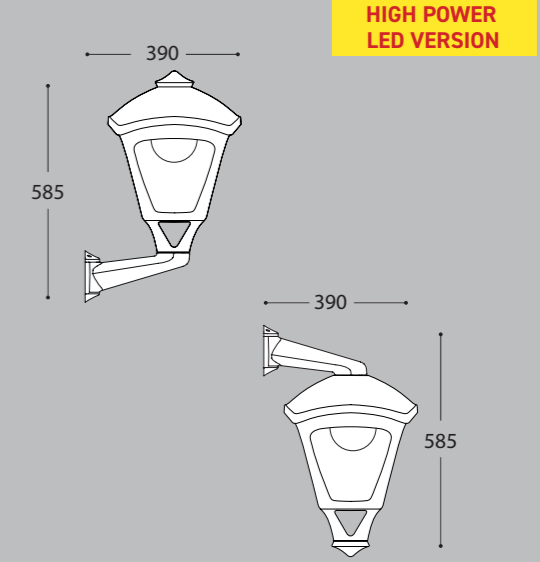

REVIVAL

SERGIO RANGE

LARGE SIZE

MADE IN ITALY

HIGH POWER LED VERSION

T33.117.Q1K

NEW
GREY COLOUR AVAILABLE

E27 HIGH POWER LED

INDOOR & OUTDOOR USE

+80°C
-30°C

90% HUMIDITY

VOLTAGE SURGE RESISTANT

15W (1690 lm)
30W (3620 lm)
50W (6550 lm)

More details at page 196

ACK PRICE LIST

LARGE SIZE

SERGIO RANGE

AVAILABLE COLORS			
RESIN BODY		DIFFUSER	
BLACK (A)	GREY (L)	CLEAR (X)	OPAL (Y)

E27 HIGH POWER LED VERSION	
15W	30W
1690 lm	3620 lm
100-240V 50/60 Hz	100-240V 50/60 Hz
4000K/3000K	4000K/3000K
= SERGIO 100W INCANDESCENT	= SERGIO 70W HQI-SON

IOLE/SERGIO			
15W LED	CCT SET	T33.243.R1K	104,25€
30W LED	CCT SET	T33.243.Q1K	113,00€

MAXIDISMA/SERGIO			
15W LED	CCT SET	T33.117.R1K	104,25€
30W LED	CCT SET	T33.117.Q1K	113,00€

SICAR/SERGIO			
15W LED	CCT SET	T33.126.R1K	104,25€
30W LED	CCT SET	T33.126.Q1K	113,00€

MADE IN ITALY

- 10 REVIVAL
- 32 GARDEN SMALL
- 48 GARDEN MEDIUM
- 68 GARDEN LARGE
- 84 HALF LANTERN
- 86 BOLLARD
- 92 BOLLARD
- 112 DOWNLIGHT
- 120 UP&DOWN
- 134 FLOODLIGHT
- 142 IN-GROUND
- 148 BRICKLIGHT
- 158 BULKHEAD
- 176 POST
- 184 SOLAR MODERN
- 192 SOLAR CLASSIC
- 194 LAMPS