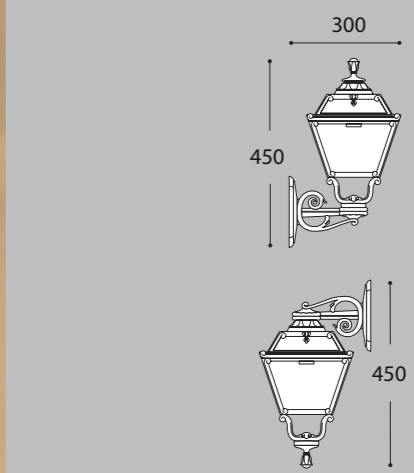

Master box: 12pcs