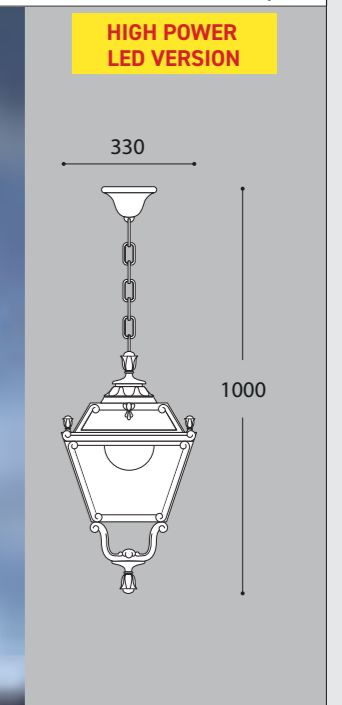

MADE IN ITALY

- 10 REVIVAL
- 32 GARDEN SMALL
- 48 GARDEN MEDIUM
- 68 GARDEN LARGE
- 84 HALF LANTERN
- 86 BOLLARD
- 92 BOLLARD
- 112 DOWNLIGHT
- 120 UP&DOWN
- 134 FLOODLIGHT
- 142 IN-GROUND
- 148 BRICKLIGHT
- 158 BULKHEAD
- 176 POST
- 184 SOLAR MODERN
- 192 SOLAR CLASSIC
- 194 LAMPS