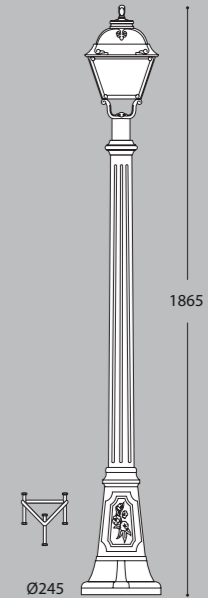

RICU/CEFA

IP55	6,5W FILAMENT 2700K	U23.157.S20.F1R	197,10€
	8,5W CCT SET	U23.157.S20.V1K	197,10€