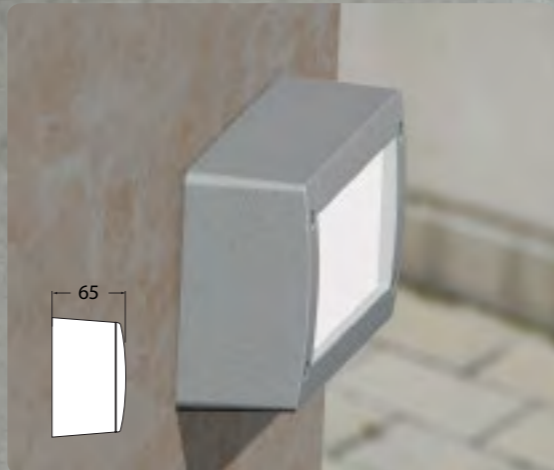

GARDEN MODERN

LETI 300/EXTRALETI 300

BRICKLIGHT

MADE IN ITALY

40,00€
LED LAMP INCLUDED

5S1.000.G2K

NEW SLIMMER BODY VERSION

CCT SETTABLE