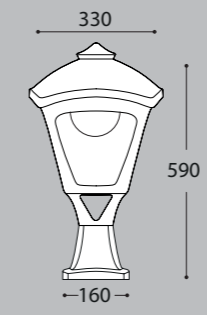

MAXIDISMA/SERGIO			
15W LED	CCT SET	T33.117.R1K	104,25€
30W LED	CCT SET	T33.117.Q1K	113,00€