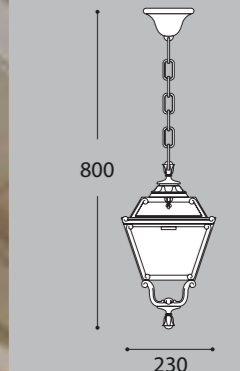

Master box: 12pcs

SICHEM/GOLIA			
IP55	6,5W FILAMENT 2700K	Q23.120.F1R	30,37€
	8,5W CCT SET	Q23.120.V1K	30,37€
	E27	Q23.120.E27	23,07€

Master box: 12pcs

MADE IN ITALY

- 10 REVIVAL
- 32 GARDEN SMALL
- 48 GARDEN MEDIUM
- 68 GARDEN LARGE
- 84 HALF LANTERN
- 86 BOLLARD
- 92 BOLLARD
- 112 DOWNLIGHT
- 120 UP&DOWN
- 134 FLOODLIGHT
- 142 IN-GROUND
- 148 BRICKLIGHT
- 158 BULKHEAD
- 176 POST
- 184 SOLAR SOLAR MODERN
- 192 SOLAR SOLAR CLASSIC
- 194 LAMPS