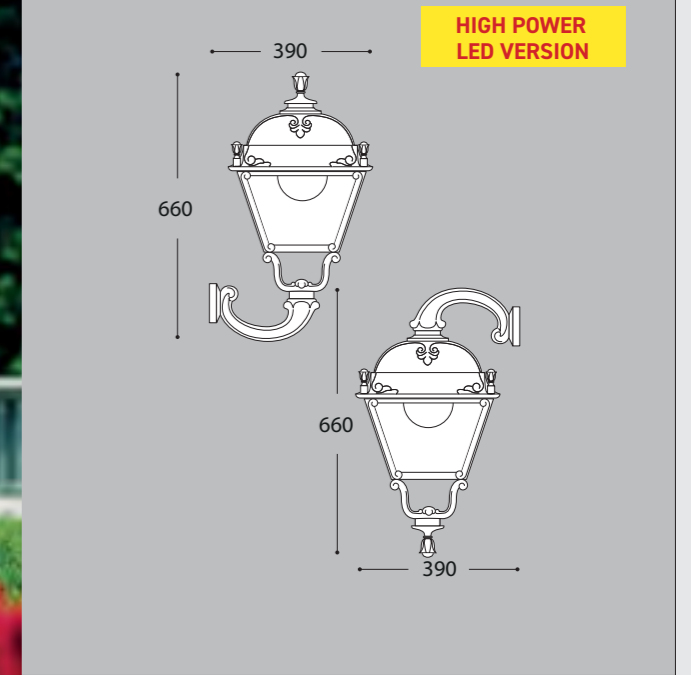

ACK PRICE LIST

LARGE SIZE

SIMON RANGE

AVAILABLE COLORS			
RESIN BODY		DIFFUSER	
BLACK (A)	WHITE (W)	CLEAR (X)	OPAL (Y)

E27 HIGH POWER LED VERSION	
15W 1690 lm 100-240V 50/60 Hz 4000K/3000K = SIMON 100W INCANDESCENT	30W 3620 lm 100-240V 50/60 Hz 4000K/3000K = SIMON 70W HQI-SON

OFIR/SIMON			
15W LED CCT SET	U33.132.R1K		118,26€
30W LED CCT SET	U33.132.Q1K		127,02€

LOT/SIMON		SICHEM/SIMON	
15W LED CCT SET	U33.113.R1K	15W LED CCT SET	U33.121.R1K
30W LED CCT SET	U33.113.Q1K	30W LED CCT SET	U33.121.Q1K
	118,26€		118,26€
	127,02€		127,02€