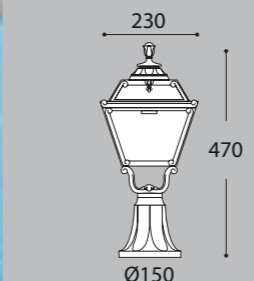

MINILOT/GOLIA			
IP55	6,5W FILAMENT 2700K	Q23.111.F1R	30,37€
	8,5W CCT SET	Q23.111.V1K	30,37€
	E27	Q23.111.E27	23,07€

Master box: 12pcs