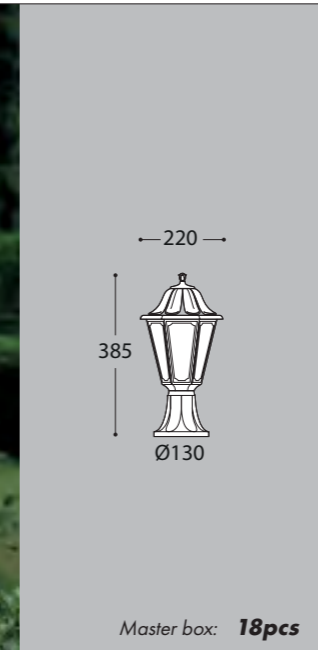

MADE IN ITALY

GARDEN CLASSIC

- 10 REVIVAL
- 32 GARDEN SMALL
- 48 GARDEN MEDIUM
- 68 GARDEN LARGE
- 84 HALF LANTERN
- 86 BOLLARD
- 92 BOLLARD
- 112 DOWNLIGHT
- 120 UP&DOWN
- 134 FLOODLIGHT
- 142 IN-GROUND
- 148 BRICKLIGHT
- 158 BULKHEAD
- 176 POST

SOLAR

- 184 SOLAR MODERN
- 192 SOLAR CLASSIC
- 194 LAMPS