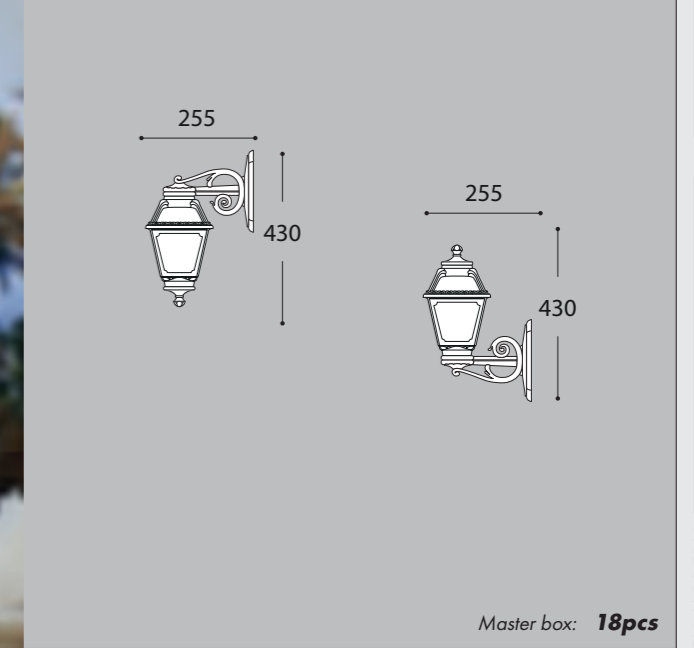

GARDEN CLASSIC

MARY RANGE

SMALL SIZE

MADE IN ITALY

CCT SET		
6500K	4000K	2700K
6,5W 800 lm	8,5W 920 lm	11W 1200 lm
2700 K	2700 K	4000 K 6500 K

More details at page 195

SPECIAL PRICE

ACK PRICE LIST

SMALL SIZE

MARY RANGE

AVAILABLE COLORS		E27 CCT LED VERSION	E27 FILAMENT LED VERSION	E27 VERSION
RESIN BODY	DIFFUSER	8,5W 920 lm 100-240V 50/60 Hz 2700K/4000K/6500K	6,5W 800 lm 100-240V 50/60 Hz 2700K	
BLACK (A)	WHITE (W)	= 60W INCANDESCENT		
CLEAR (X)	OPAL (Y)	= 60W INCANDESCENT		

BISSO/MARY			
IP55	6,5W FILAMENT 2700K	Q18.131.F1R	23,07€
	8,5W CCT SET	Q18.131.V1K	23,07€
	E27	Q18.131.E27	15,77€

MIKROLOT/MARY			
	6,5W FILAMENT 2700K	Q18.110.F1R	23,07€
	8,5W CCT SET	Q18.110.V1K	23,07€
	E27	Q18.110.E27	15,77€

SICHEM/MARY			
	6,5W FILAMENT 2700K	Q18.120.F1R	23,94€
	8,5W CCT SET	Q18.120.V1K	23,94€
	E27	Q18.120.E27	16,64€

- 10 REVIVAL
- 32 GARDEN SMALL
- 48 GARDEN MEDIUM
- 68 GARDEN LARGE
- 84 HALF LANTERN
- 86 BOLLARD
- 92 BOLLARD
- 112 DOWNLIGHT
- 120 UP&DOWN
- 134 FLOODLIGHT
- 142 IN-GROUND
- 148 BRICKLIGHT
- 158 BULKHEAD
- 176 POST
- 184 SOLAR MODERN
- 192 SOLAR CLASSIC
- 194 LAMPS