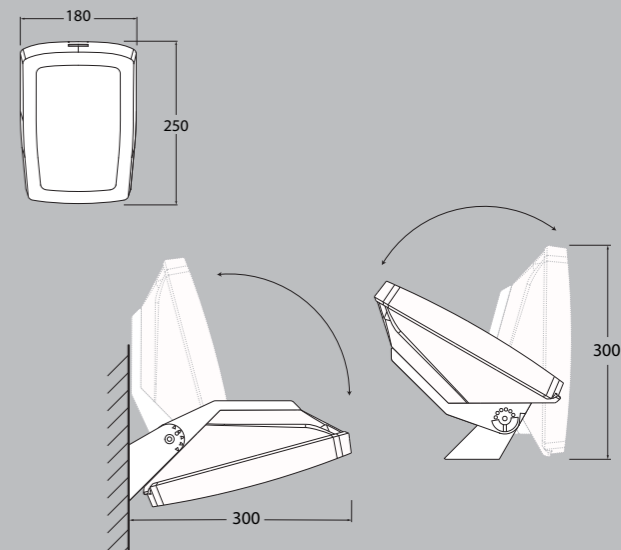

Master box: **18pcs**

GIOVA/GERMANA		
E27	2N1.702.P27	33,29€
CCT SET LED GX53 LAMP INCLUDED	2x3W 6W	2N1.702.G2K 54,60€
	2x10W 20W	2N1.702.D2K 75,04€