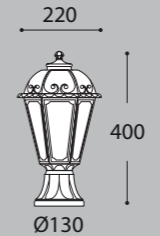

MADE IN ITALY

GARDEN CLASSIC

- 10 REVIVAL
- 32 GARDEN SMALL
- 48 GARDEN MEDIUM
- 68 GARDEN LARGE
- 84 HALF LANTERN
- 86 BOLLARD
- 92 BOLLARD
- 112 DOWNLIGHT
- 120 UP&DOWN
- 134 FLOODLIGHT
- 142 IN-GROUND
- 148 BRICKLIGHT
- 158 BULKHEAD
- 176 POST