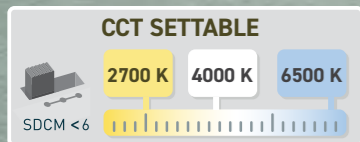

ACK PRICE LIST

BRICKLIGHT

LORENZA RANGE

LORENZA LED VERSIONS				
LAMP	POWER	LUMINOUS FLUX UP TO	VOLTAGE RANGE	CCT SETTABLE
R7s LED	3,5W	365 lm	100-240V 50/60 Hz	6500K/4000K/2700K
R7s LED	7,5W	790 lm	100-240V 50/60 Hz	6500K/4000K/2700K
R7s LED	10,5W	1160 lm	100-240V 50/60 Hz	6500K/4000K/2700K

AVAILABLE COLORS			
RESIN BODY (MOULDED COLOURS)			DIFFUSER
BLACK (A)	GREY (L)	WHITE (W)	CLEAR (X)

LORENZA 150

CCT SET LED R7s LAMP INCLUDED **3,5W** AS1.000J1K **20,15€**

Master box: **24pcs**

LORENZA 190

CCT SET LED R7s LAMP INCLUDED **7,5W** AS2.000.K1K **30,37€**

Master box: **24pcs**

LORENZA 270

CCT SET LED R7s LAMP INCLUDED **10,5W** AS3.000.P1K **40,00€**

Master box: **14pcs**

MADE IN ITALY

GARDEN CLASSIC

- 10 REVIVAL
- 32 GARDEN SMALL
- 48 GARDEN MEDIUM
- 68 GARDEN LARGE
- 84 HALF LANTERN
- 86 BOLLARD
- 92 BOLLARD
- 112 DOWNLIGHT
- 120 UP&DOWN

GARDEN MODERN

- 134 FLOODLIGHT
- 142 IN-GROUND
- 148 BRICKLIGHT
- 158 BULKHEAD
- 176 POST

SOLAR

- 184 SOLAR MODERN
- 192 SOLAR CLASSIC
- 194 LAMPS