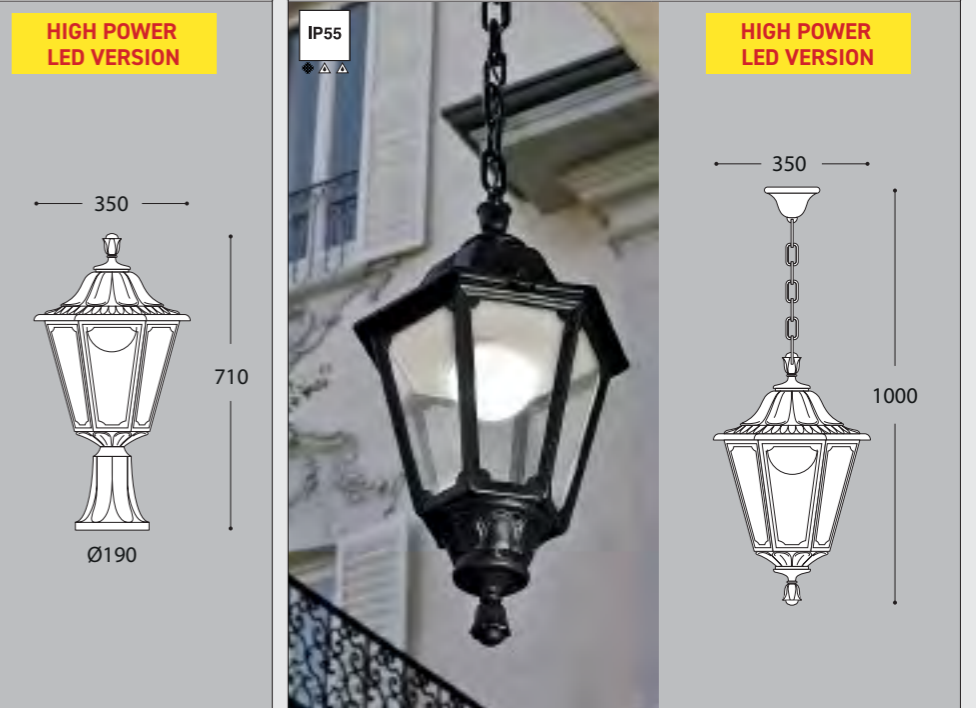

MADE IN ITALY

- 10 REVIVAL
- 32 GARDEN SMALL
- 48 GARDEN MEDIUM
- 68 GARDEN LARGE
- 84 HALF LANTERN
- 86 BOLLARD
- 92 BOLLARD
- 112 DOWNLIGHT
- 120 UP&DOWN
- 134 FLOODLIGHT
- 142 IN-GROUND
- 148 BRICKLIGHT
- 158 BULKHEAD
- 176 POST
- 184 SOLAR MODERN
- 192 SOLAR CLASSIC
- 194 LAMPS