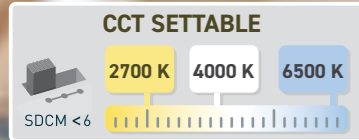

GARDEN MODERN

UMBERTA

BULKHEAD

MADE IN ITALY

1B3.000

NO SCREWS AT SIGHT

18,98€
E27

45,00€
LED LAMP INCLUDED