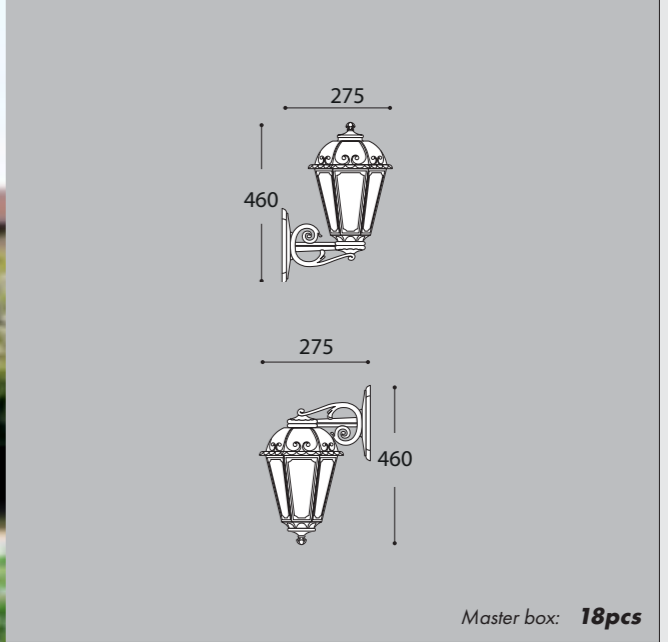

MIKROLOT/SABA				SICHEM/SABA			
6,5W FILAMENT 2700K	K22.110.F1R	23,07€		6,5W FILAMENT 2700K	K22.120.F1R	23,94€	
8,5W CCT SET	K22.110.V1K	23,07€		8,5W CCT SET	K22.120.V1K	23,94€	
E27	K22.110.E27	15,77€		E27	K22.120.E27	16,64€