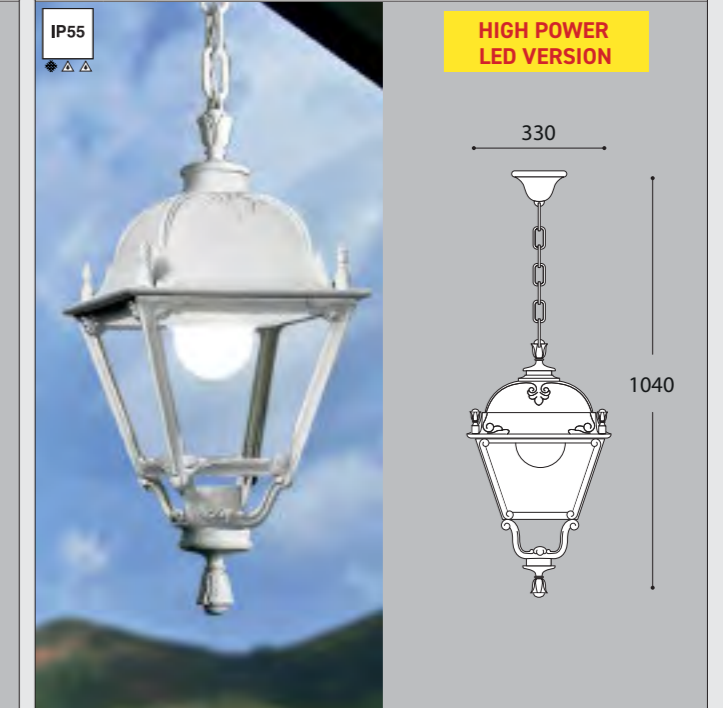

MADE IN ITALY

- 10 REVIVAL
- 32 GARDEN SMALL
- 48 GARDEN MEDIUM
- 68 GARDEN LARGE
- 84 HALF LANTERN
- 86 BOLLARD
- 92 BOLLARD
- 112 DOWNLIGHT
- 120 UP&DOWN
- 134 FLOODLIGHT
- 142 IN-GROUND
- 148 BRICKLIGHT
- 158 BULKHEAD
- 176 POST
- 184 SOLAR MODERN
- 192 SOLAR CLASSIC
- 194 LAMPS