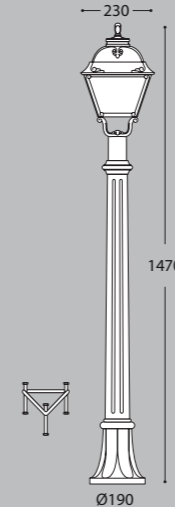

GIGI/CEFA

IP55	6,5W FILAMENT 2700K	U23.158.F1R	108,04€
	8,5W CCT SET	U23.158.V1K	108,04€