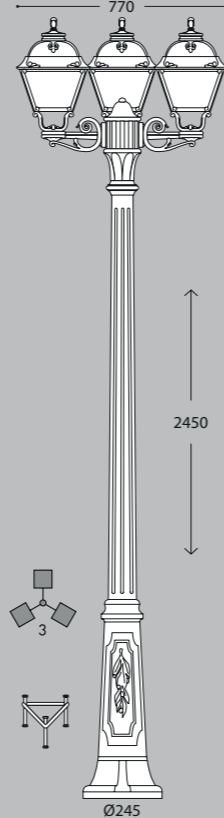

IP55	6,5W FILAMENT 2700K	U23.156.F1R	125,56€
	8,5W CCT SET	U23.156.V1K	125,56€