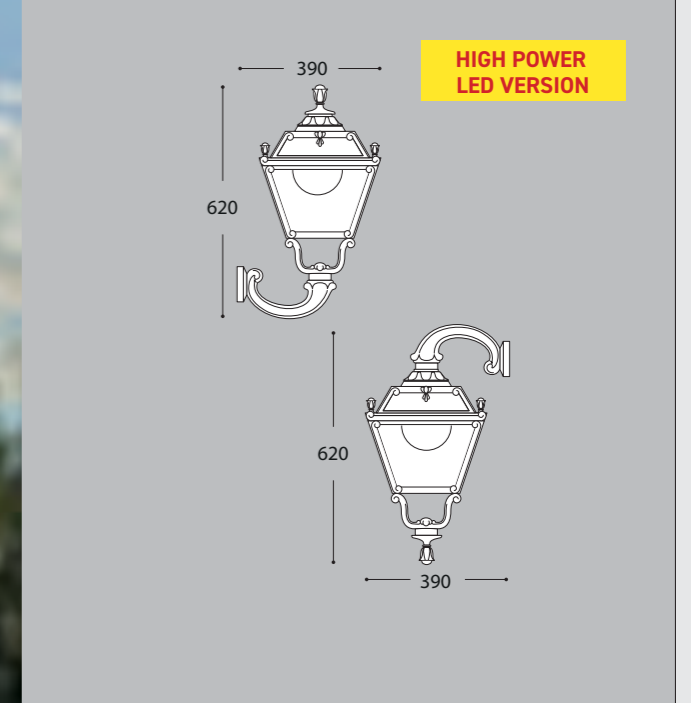

GARDEN CLASSIC

TOBIA RANGE

LARGE SIZE

HIGH POWER LED VERSION

E27 HIGH POWER LED

INDOOR & OUTDOOR USE

+80°C
-30°C

90% HUMIDITY

VOLTAGE SURGE RESISTANT

15W (1690 lm)
30W (3620 lm)
50W (6550 lm)

More details at page 196

Q33.113.Q1K

ACK PRICE LIST

LARGE SIZE

TOBIA RANGE

AVAILABLE COLORS			
RESIN BODY		DIFFUSER	
BLACK (A)	WHITE (W)	CLEAR (X)	OPAL (Y)

E27 HIGH POWER LED VERSION	
15W	30W
1690 lm	3620 lm
100-240V 50/60 Hz	100-240V 50/60 Hz
4000K/3000K	4000K/3000K
= TOBIA 100W INCANDESCENT	= TOBIA 70W HQI-SON

OFIR/TOBIA			
IP55	15W LED CCT SET	Q33.132.R1K	118,26€
	30W LED CCT SET	Q33.132.Q1K	127,02€