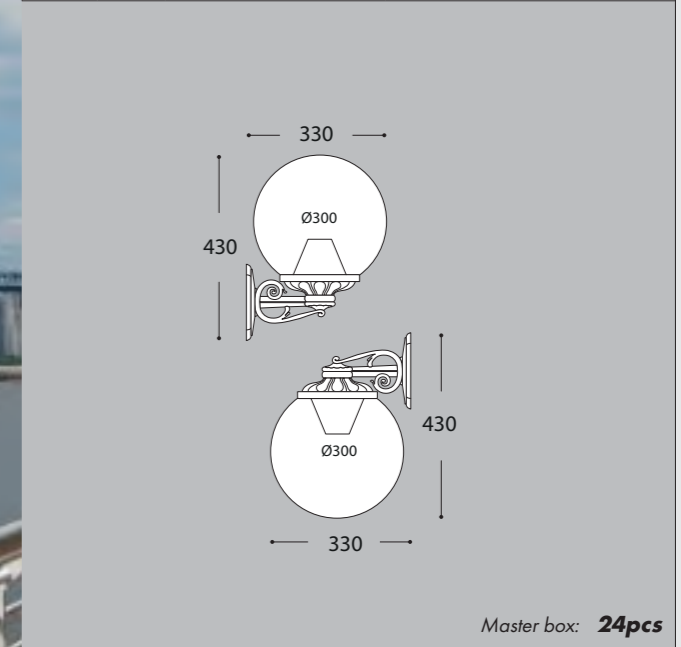

GARDEN CLASSIC

GLOBE 300 CLASSIC

MEDIUM SIZE

MADE IN ITALY

CCT SET		
6,5W 800 lm 2700 K	8,5W 920 lm 2700 K	11W 1200 lm 4000 K / 6500 K

More details at page 195

ACK PRICE LIST

MEDIUM SIZE GLOBE 300 CLASSIC

AVAILABLE COLORS					E27 CCT LED VERSION		E27 FILAMENT LED VERSION		E27 VERSION
RESIN BODY		DIFFUSER							
						11W 1200 lm 100-240V 50/60 Hz 2700K/4000K/6500K		6,5W 800 lm 100-240V 50/60 Hz 2700K	
BLACK (A)	WHITE (W)	CLEAR (X)	OPAL (Y)	SMOKED (Z)		75W INCANDESCENT		60W INCANDESCENT	

BISSO/G300			
IP55	6,5W FILAMENT 2700K	G30.131.F1R	33,43€
	11W CCT SET	G30.131.T1K	36,35€
	E27	G30.131.E27	26,13€

MINILOT/G300			
6,5W FILAMENT 2700K	G30.111.F1R	33,43€	
11W CCT SET	G30.111.T1K	36,35€	
E27	G30.111.E27	26,13€	

SICHEM/G300			
6,5W FILAMENT 2700K	G30.120.F1R	34,75€	
11W CCT SET	G30.120.T1K	34,66€	
E27	G30.120.E27	27,45€	

MADE IN ITALY

GARDEN CLASSIC

- 10 REVIVAL
- 32 GARDEN SMALL
- 48 GARDEN MEDIUM
- 68 GARDEN LARGE
- 84 HALF LANTERN
- 8 BOLLARD
- 92 BOLLARD
- 112 DOWNLIGHT
- 120 UP&DOWN
- 134 FLOODLIGHT
- 142 IN-GROUND
- 148 BRICKLIGHT
- 158 BULKHEAD
- 176 POST
- 184 SOLAR MODERN
- 192 SOLAR CLASSIC
- 194 LAMPS

GARDEN MODERN