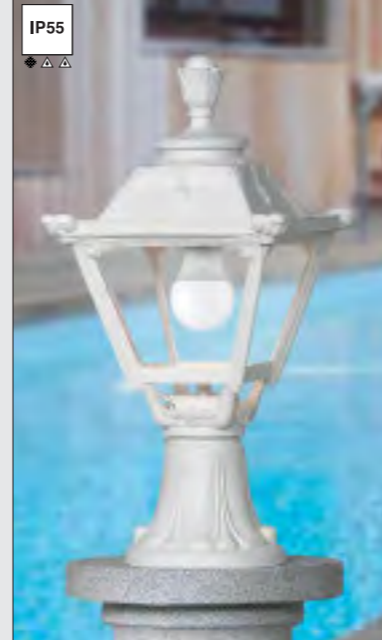

MINILOT/GOLIA			
IP55	6,5W FILAMENT 2700K	Q23.111.F1R	30,37€
	8,5W CCT SET	Q23.111.V1K	30,37€
	E27	Q23.111.E27	23,07€