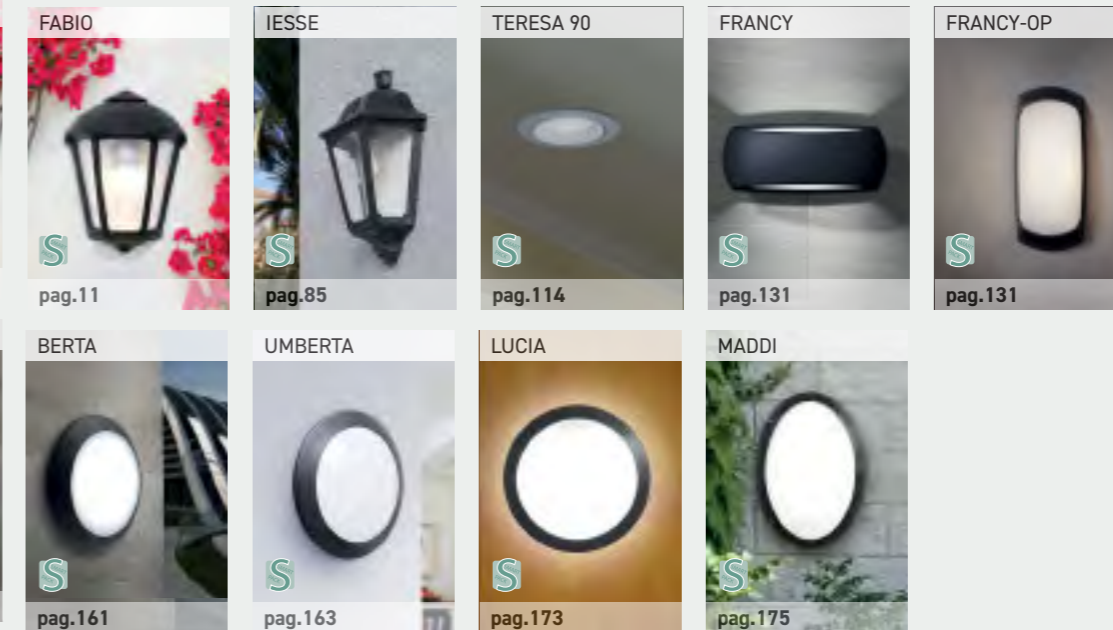

REDUCED PRICE +
REDUCED VOLUME =
SMART PACK

SAVE UP TO
40%
VOLUME

MADE IN ITALY

SINGLE BOX

SMART PACK

- REDUCED PRICE
- SAVE UP TO 40% VOLUME
- ECO-FRIENDLY PACKAGING
- FILM WRAPPED ITEMS

AVAILABLE FOR:

E27
12,27€
SMART PACK
AVAILABLE