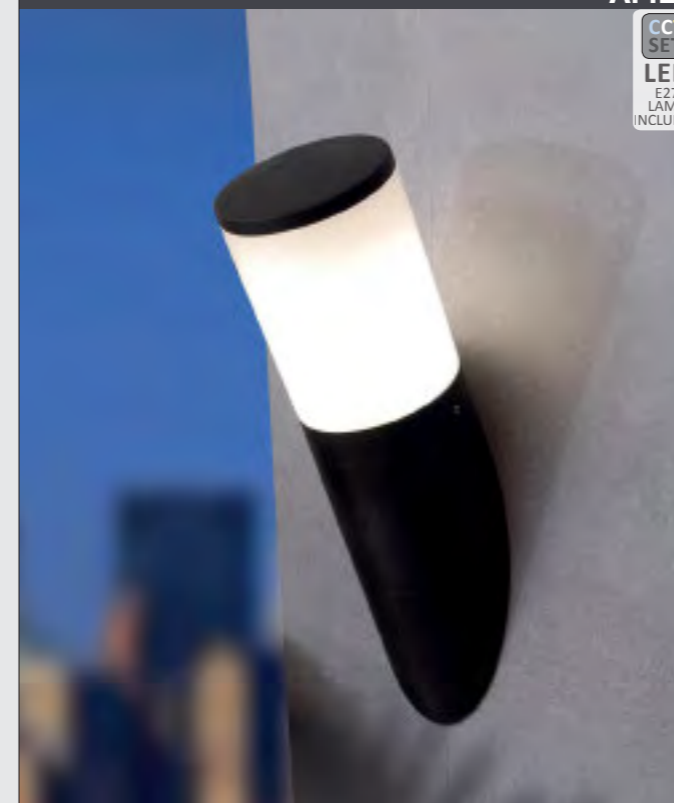

AMELIA-FS

CCT SET LED E27 LAMP INCLUDED	POWER	MODEL	PRICE
8,5W	DR2.571.V1K	25,11€	
11W	DR2.571.T1K	28,03€	

Master box: **20pcs**

MADE IN ITALY

GARDEN CLASSIC

- 10 REVIVAL
- 32 GARDEN SMALL
- 48 GARDEN MEDIUM
- 68 GARDEN LARGE
- 84 HALF LANTERN
- 86 BOLLARD
- 92 BOLLARD
- 112 DOWNLIGHT
- 120 UP&DOWN
- 134 FLOODLIGHT
- 142 IN-GROUND
- 148 BRICKLIGHT
- 158 BULKHEAD
- 176 POST

SOLAR

- 184 SOLAR MODERN
- 192 SOLAR CLASSIC
- 194 LAMPS