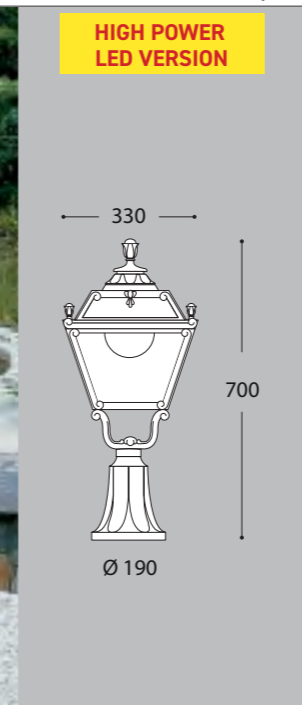

LOT/TOBIA			
IP55	15W LED CCT SET	Q33.113.R1K	118,26€
	30W LED CCT SET	Q33.113.Q1K	127,02€

SICHEM/TOBIA			
IP55	15W LED CCT SET	Q33.121.R1K	118,26€
	30W LED CCT SET	Q33.121.Q1K	127,02€