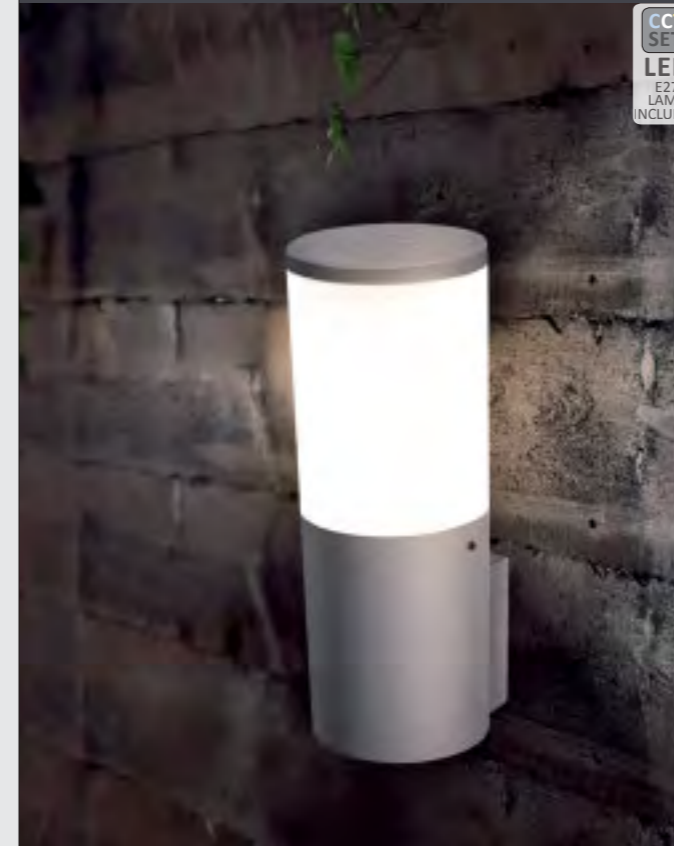

AMELIA WALL

CCT SET LED E27 LAMP INCLUDED	POWER	MODEL	PRICE
8,5W	DR2.570.V1K	26,57€	
11W	DR2.570.T1K	29,50€	

Master box: **20pcs**