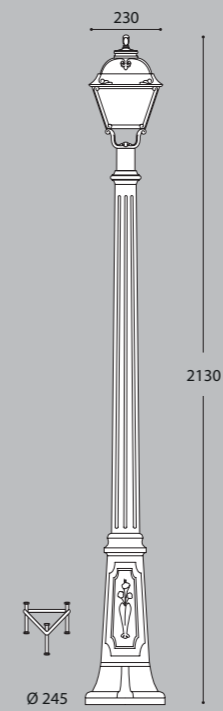

IP55	6,5W FILAMENT 2700K	U23.157.F1R	143,08€
	8,5W CCT SET	U23.157.V1K	143,08€