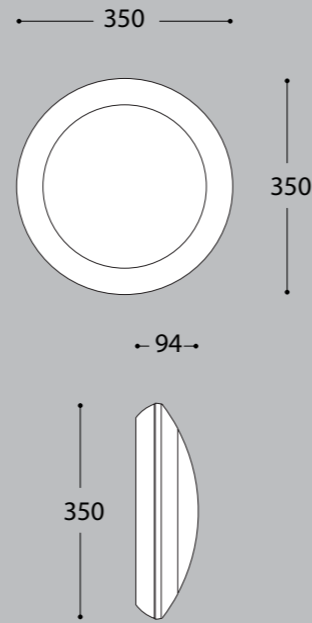

UMBERTA LED MAINTAINED EMERGENCY

LED 4000K 1B3.000.EM1 **145,13€**

PRODUCT TYPE	Wall and Ceiling bulkhead with Emergency kit
OPERATING VOLTAGE	220~240 vAC
LUMINOUS FLUX & POWER	2000 lumen (Normal mode), 15W 250 lumen (Emergency mode), 2.4W
LED TYPE	Edison SMD 2835, 4000 K
CRI	>80Ra
PF (POWER FACTOR)	>0.95
BEAM ANGLE	120°
OPERATING TEMPERATURE	0~50°C
BATTERY	Ni-MH, BK370Ah3.6V, Panasonic (3.5Ah, 3.6V)
BATTERY OPERATING TIME	min 3 hours (250 lumen)
BATTERY CHARGING TIME	24 hours
Drivers Standards	EN 61347-1, EN 61347-2-7, EN 61347-2-13, EN 62384, EN 60598-2-22 EN 55015, EN61547, EN 61000-3-2, EN 61000-3-3
Battery Standards	EN 5501-1, EN 61000, EN 55014-2

HOW IT WORKS

In case of blackout, the emergency kit turns on. The Bulkhead switches from Normal mode to Emergency mode and keeps on working.

Provided with built-in test button to check battery status.