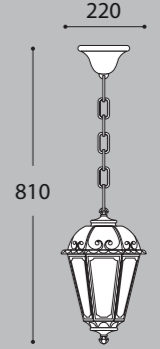

MADE IN ITALY

GARDEN CLASSIC

- 10 REVIVAL
- 32 GARDEN SMALL
- 48 GARDEN MEDIUM
- 68 GARDEN LARGE
- 84 HALF LANTERN
- 86 BOLLARD
- 92 BOLLARD
- 112 DOWNLIGHT
- 120 UP&DOWN
- 134 FLOODLIGHT
- 142 IN-GROUND
- 148 BRICKLIGHT
- 158 BULKHEAD
- 176 POST

GARDEN MODERN

- 184 SOLAR MODERN
- 192 SOLAR CLASSIC
- 194 LAMPS