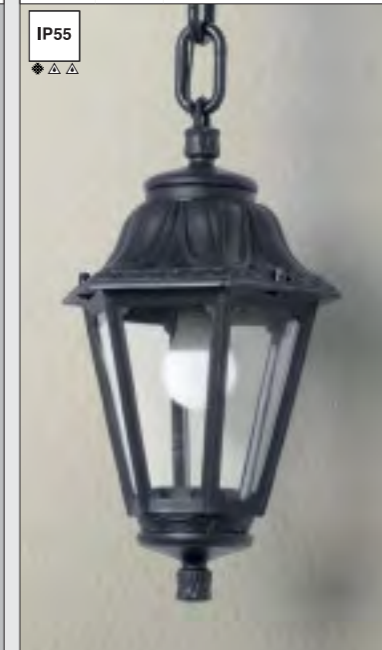

MADE IN ITALY

GARDEN CLASSIC

- 10 REVIVAL
- 32 GARDEN SMALL
- 48 GARDEN MEDIUM
- 68 GARDEN LARGE
- 84 HALF LANTERN
- 86 BOLLARD
- 92 BOLLARD
- 112 DOWNLIGHT
- 120 UP&DOWN
- 134 FLOODLIGHT
- 142 IN-GROUND
- 148 BRICKLIGHT
- 158 BULKHEAD
- 176 POST

SOLAR

- 184 SOLAR MODERN
- 192 SOLAR CLASSIC
- 194 LAMPS