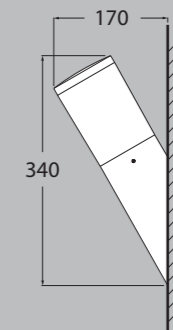

Master box: **20pcs**

MADE IN ITALY

GARDEN CLASSIC

- 10 REVIVAL
- 32 GARDEN SMALL
- 48 GARDEN MEDIUM
- 68 GARDEN LARGE
- 84 HALF LANTERN
- 86 BOLLARD
- 92 BOLLARD
- 112 DOWNLIGHT
- 120 UP&DOWN
- 134 FLOODLIGHT
- 142 IN-GROUND
- 148 BRICKLIGHT
- 158 BULKHEAD
- 176 POST

SOLAR

- 184 SOLAR MODERN
- 192 SOLAR CLASSIC
- 194 LAMPS