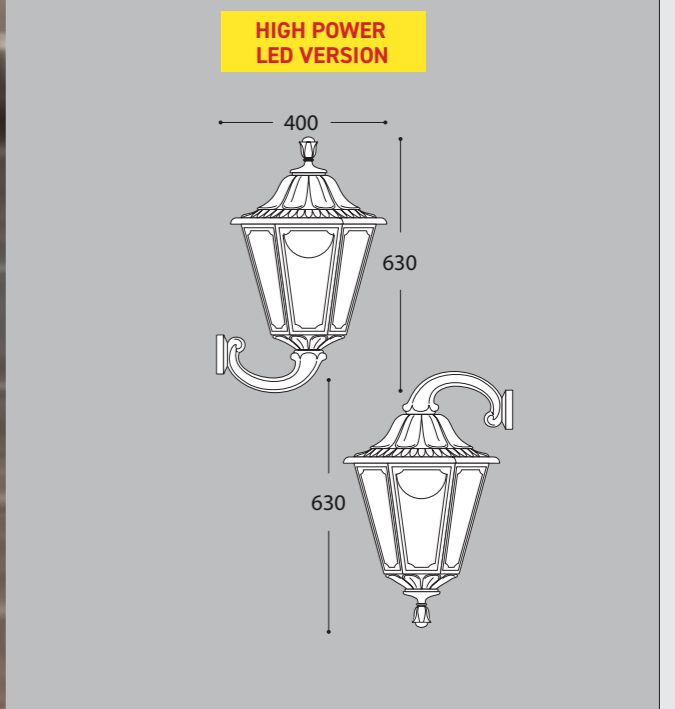

GARDEN CLASSIC

NOEMI RANGE
LARGE SIZE

MADE IN ITALY

HIGH POWER LED VERSION

E35.132.Q1K

E27 HIGH POWER LED

INDOOR & OUTDOOR USE

+80°C
-30°C

90% HUMIDITY

VOLTAGE SURGE RESISTANT

15W (1690 lm)
30W (3620 lm)
50W (6550 lm)

More details at page 196

ACK
PRICE LIST

LARGE SIZE

NOEMI RANGE

AVAILABLE COLORS			
RESIN BODY		DIFFUSER	
BLACK (A)	WHITE (W)	CLEAR (X)	OPAL (Y)

E27 HIGH POWER LED VERSION	
15W 1690 lm 100-240V 50/60 Hz 4000K/3000K	30W 3620 lm 100-240V 50/60 Hz 4000K/3000K
= NOEMI 100W INCANDESCENT	= NOEMI 70W HQI-SON

OFIR/NOEMI			
IP55	15W LED CCT SET	E35.132.R1K	118,26€
	30W LED CCT SET	E35.132.Q1K	127,02€

LOT/NOEMI			
15W LED CCT SET	E35.113.R1K	118,26€	
30W LED CCT SET	E35.113.Q1K	127,02€	

SICHEM/NOEMI			
15W LED CCT SET	E35.121.R1K	118,26€	
30W LED CCT SET	E35.121.Q1K	127,02€	

MADE IN ITALY

- 10 REVIVAL
- 32 GARDEN SMALL
- 48 GARDEN MEDIUM
- 68 GARDEN LARGE
- 84 HALF LANTERN
- 86 BOLLARD
- 92 BOLLARD
- 112 DOWNLIGHT
- 120 UP&DOWN
- 134 FLOODLIGHT
- 142 IN-GROUND
- 148 BRICKLIGHT
- 158 BULKHEAD
- 176 POST
- 184 SOLAR MODERN
- 192 SOLAR CLASSIC
- 194 LAMPS