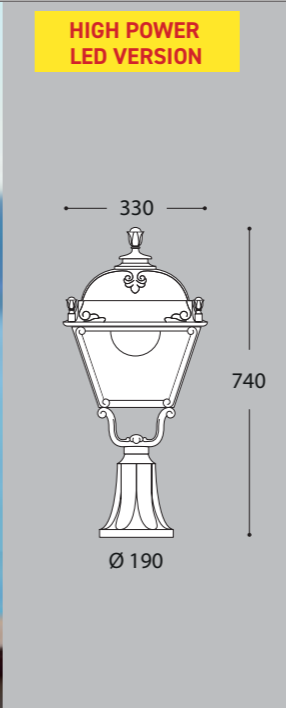

MADE IN ITALY

- 10 REVIVAL
- 32 GARDEN SMALL
- 48 GARDEN MEDIUM
- 68 GARDEN LARGE
- 84 HALF LANTERN
- 86 BOLLARD
- 92 BOLLARD
- 112 DOWNLIGHT
- 120 UP&DOWN
- 134 FLOODLIGHT
- 142 IN-GROUND
- 148 BRICKLIGHT
- 158 BULKHEAD
- 176 POST
- 184 SOLAR MODERN
- 192 SOLAR CLASSIC
- 194 LAMPS