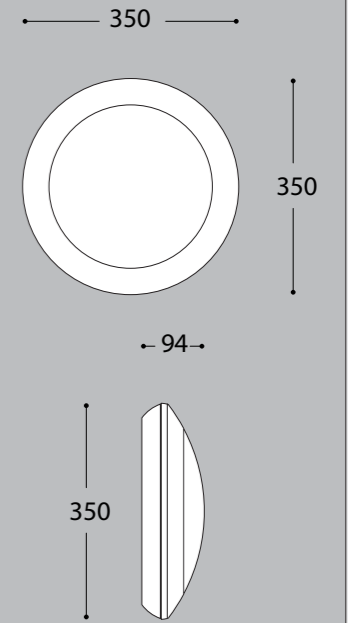

GARDEN CLASSIC

- 10 REVIVAL
- 32 GARDEN SMALL
- 48 GARDEN MEDIUM
- 68 GARDEN LARGE
- 84 HALF LANTERN
- 86 BOLLARD

GARDEN MODERN

- 92 BOLLARD
- 112 DOWNLIGHT
- 120 UP&DOWN
- 134 FLOODLIGHT
- 142 IN-GROUND
- 148 BRICKLIGHT
- 158 BULKHEAD
- 176 POST

SOLAR

- 184 SOLAR MODERN
- 192 SOLAR CLASSIC
- 194 LAMPS