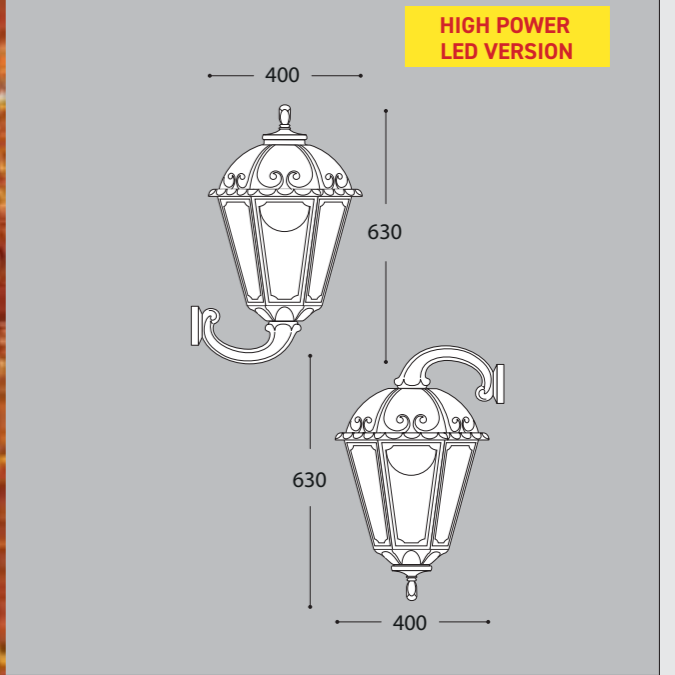

E27 HIGH POWER LED VERSION	
15W	30W
1690 lm	3620 lm
100-240V 50/60 Hz	100-240V 50/60 Hz
4000K/3000K	4000K/3000K
= SILOE 100W INCANDESCENT	= SILOE 70W HQI-SON

OFIR/SILOE			
IP55	15W LED CCT SET	K35.132.R1K	118,26€
	30W LED CCT SET	K35.132.Q1K	127,02€