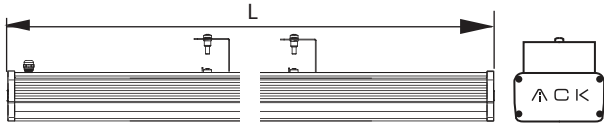

TR LED Yüksek Tavan Armatürü
EN LED Highbay Luminaire

MADE IN
TÜRKİYE