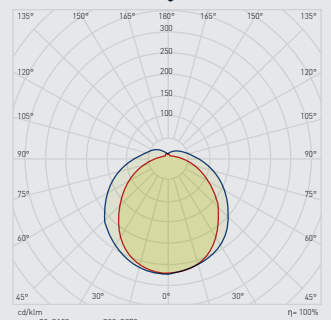

TR LED Projektörler
EN LED Floodlights

CE | ENEC | AC 220V 240V | 50-60 Hz | IP65 IP66 | 115° | 50,000h | -20°C +45°C