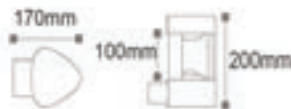

KOD CODE	WATT	YÜKSEKLİK HEIGHT	CCT	LUMEN	FIYAT PRICE
AG43-01802	7 W	200 mm	3000 K	224 lm	113,00 USD

AC 220V 240V | 50-60 Hz | IP54 | -25°C +50°C | X 8