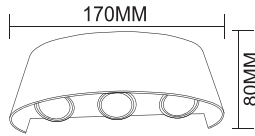

KOD CODE	WATT	CCT	LUMEN	KOLİ M. BOX P.	FİYAT PRICE
AH07-07201	6x1 W	3000 K	465 lm	X 24	20,50 USD

Gövde Rengi/Body Color: Siyah/Black