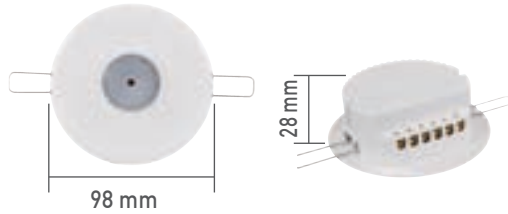

AC 110-240 V / 50-60 Hz
Her bir yol için:
max. 300 W tasarruflu ampul,
max. 1500 W enkandesan ampul
kullanılabilir.

Tek bir kumanda birden fazla alıcıyı kontrol edebilir. Her alıcıya 4 farklı ışık kaynağı bağlanır, ayrı ayrı kontrol edilebilir.

A single remote can control multiple receivers. 4 different light sources can be connected to each receiver and controlled separately.

4 Yollu IR Kontrol Ünitesi Kumandası 4 Ways IR Remote Controller

IP20

KOD CODE	GÖVDE RENGİ BODY COLOR	PİL BATTERY	KOLİ M. BOX P.	FİYAT PRICE
AY30-00190	Beyaz / White	2 X 1,5 V Alkalin PİL Alkaline Battery	X 100	6,00 USD