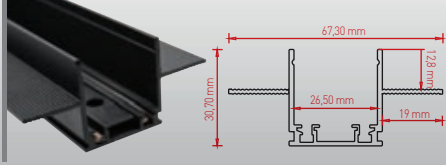

Slim U Series

Yeni Slim Series 48V LED Magnet Ray Armatürleri 48V Slim Series Magnetic LED Tracklights

%100 Aluminum

Siva Altı Alüminyum Ray
Recessed Aluminum Track