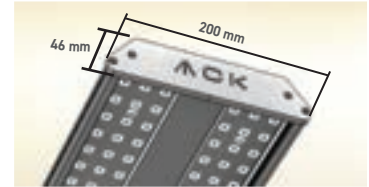

TR LED Yüksek Tavan Armatürü
EN LED Highbay Luminaire

Alüminyum gövde, PCB ve konveksiyonel soğutma tasarımı sayesinde sıcak ortamlar için mükemmel ısı dağılımı sağlayan tasarım özelliği. Extra Clear Tamperli cam ve PC lensli seçenekleri ile yüksek güvenlikli ve verimli optik alternatifler. Farklı tavan yüksekliklerine uygun güç, lümen ve açı seçeneği sunabilmektedir. Yüksek sızdırmazlıklı silikon contalı yapısı sayesinde korozif buhar nem ve kimyasal buharlarına karşı maksimum koruma sağlayabilmektedir.

A design feature that provides excellent heat dissipation for hot environments thanks to its Aluminum Body, PCB and convection cooling design. High security and efficient optical alternatives with Extra Clear Tempered Glass and PC lens options. It can offer Power, Lumen and Angle options suitable for different ceiling heights. Thanks to its highly impermeable silicone gasket structure, it can provide maximum protection against corrosive steam, moisture and chemical vapors.

MADE IN
TÜRKİYE

OPSİYONEL ÖZELLİKLER:
Driver: Endüstriyel, DALI,
Acil durum kiti.
Askı Seti: Sarkıt, Dereceli.
Özel Uygulamalar:
Spor Salonu,
Tünel, Steril Ortam.

OPTIONAL FEATURES:
Driver: Industrial, DALI, Emergency kit.
Hanger Set: Pendant, Graduated.
Special Applications: Gym, Tunnel,
Sterile Environment.

135
lm/W

OSRAM LED

OSRAM Driver PHILIPS Driver Helvar TRIDONIC