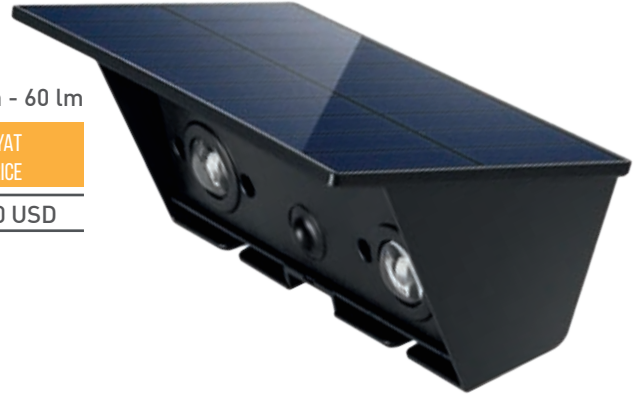

TR Solar PC LED Bahçe Armatürleri
EN Solar PC LED Garden Fixtures

8-10
Saat
Hours
Yanma Süresi
Working time

SOLAR BAHÇE ARM.
SOLAR GARDEN FIXTURES

18650 Lithium Ion / 3,7V / 1200 mAh x 1
Solar panelli, 2 LED çipli.
Solar panel with 2 LED chips.

2 W/h - 30 lm

KOD CODE	CCT	BOYUTLAR DIMENSIONS	FIYAT PRICE
AG60-05801	3000 K	114mm x 60mm x 54mm	23,00 USD

2 Kademeli Işık - 2 Stage Brightness

IP65 | PC | | | -15°C / +50°C | X 72

18650 Lithium Ion / 3,7V / 1500 mAh x 1
Solar panelli, 4 LED çipli.
Solar panel with 4 LED chips.

4W/h - 60 lm

KOD CODE	CCT	BOYUTLAR DIMENSIONS	FIYAT PRICE
AG60-09801	3000 K	142mm x 73mm x 80mm	31,50 USD

2 Kademeli Işık - 2 Stage Brightness

IP65 | PC | | | -15°C / +50°C | X 72

LifePo 4 / 3,2V / 500 mAh x 1
Solar panelli, 4 LED çipli.
Solar panel with 4 LED chips.

1W/h - 30 lm

KOD CODE	CCT	BOYUTLAR DIMENSIONS	FIYAT PRICE
AG60-09851	3000 K	90mm x 120mm x 53mm	17,50 USD

IP65 | PC | | | -15°C / +50°C | X 90