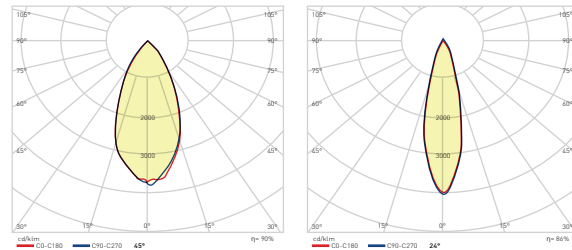

The body and driver box are of aluminium injection material and can be painted to the desired colour with textured electrostatic paint after surface treatments are done. The feeder socket is mono phase as a standard and can be produced as three-phase depending on the request. It is protected by anodized aluminium reflector and 3 mm tempered glass with high light transmission. It has homogeneous light distribution which does not cause hotspot with COB LED technology. It has a standard of 24 and 45 degree angle of outlet special production can be done specific to the project. The fabric textures and colours will look more vibrant and vital with highly efficient LEDs of 3000-4000-6500K 95 and above CRI suitable for store environment.

Flicker free