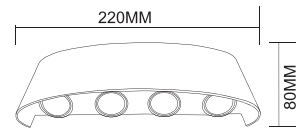

KOD CODE	WATT	CCT	LUMEN	KOLİ M. BOX P.	FİYAT PRICE
AH07-07301	8x1 W	3000 K	658 lm	X 24	28,00 USD

Gövde Rengi/Body Color: Siyah/Black