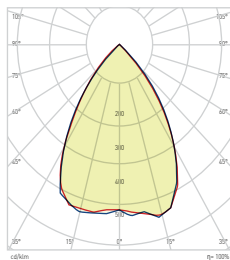

TR LED Yüksek Tavan Armatürü
EN LED Highbay Luminaire

MADE IN
TÜRKİYE

KOD CODE	WATT	CCT	LUMEN	UZUNLUK LENGHT	AYDINLATMA AÇISI BEAM ANGLE	KOLİ M. BOX P.	FİYAT PRICE
AT45-06003	60 W	● 3000 K	7,700 lm	610 mm	60°Standart 30°- 90° Asimetric	X 2	190,00 USD
AT45-06013		● 4000 K	7,800 lm				
AT45-06033		● 6500 K	8,000 lm				
AT45-07503	75 W	● 3000 K	9,850 lm	610 mm	60°Standart 30°- 90° Asimetric	X 2	210,00 USD
AT45-07513		● 4000 K	9,900 lm				
AT45-07533		● 6500 K	10,000 lm				
AT45-19103	100 W	● 3000 K	13,000 lm	910 mm	60°Standart 30°- 90° Asimetric	X 2	250,00 USD
AT45-19113		● 4000 K	13,100 lm				
AT45-19133		● 6500 K	13,300 lm				
AT45-29203	120 W	● 3000 K	15,700 lm	1180mm	60°Standart 30°- 90° Asimetric	X 2	310,00 USD
AT45-29213		● 4000 K	15,800 lm				
AT45-29233		● 6500 K	16,000 lm				
AT45-29403	150 W	● 3000 K	19,700 lm	1180mm	60°Standart 30°- 90° Asimetric	X 2	330,00 USD
AT45-29413		● 4000 K	19,800 lm				
AT45-29433		● 6500 K	20,000 lm				

Opsiyonlar: DALI - DIM - Acil Durum Kiti - Özel Açılı Lens
Options: DALI - DIM - Emergency Kit - Special Angled Lens

DKP sac gövde üzerine elektrostatik toz boyalı yüksek dayanımlı gövde yapısı. Kamaşma yapmayan yüksek geçirgenlikli opal difüzör. Isıl iletimi yüksek alüminyum pcb yüksek lümenli, homojen ışık dağılımı, istenilen ışık rengi seçeneği. Opsiyonel olarak DALI ve acil kit uygulama seçeneği. Siva üstü aparatıyla kolayca siva üstü armatüre çevrilebilir yapıdadır.