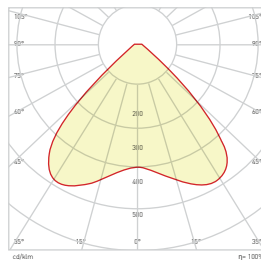

90°

Farklı lens opsiyonlarımız mevcuttur. Lütfen iletişime geçiniz. Spor salonu uygulamaları için, dereceli montaj aparatı opsiyonu mevcuttur.

OSRAM LED
LUMILEDS | **NICHIA**
OSRAM Driver Industry Series | **PHILIPS** Driver