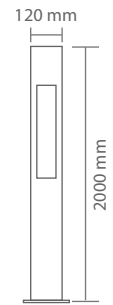

IP44 | -25°C / +50°C

TR Bella Alüminyum LED Bahçe Armatürleri
EN Bella Aluminum LED Garden Fixtures

MADE IN
TÜRKİYE

Materyal: Alüminyum+Pleksi Glass / Statik Toz Boyalı
Material: Aluminum+Pleksi Glass / Static Powder Coated

KOD CODE	WATT	YÜKSEKLİK HEIGHT	CCT	FİYAT PRICE
AG43-06001	30 W	2000 mm	3000 K	530,00 USD

AC 220V / 240V | 50-60 Hz | IP44 | -25°C / +50°C