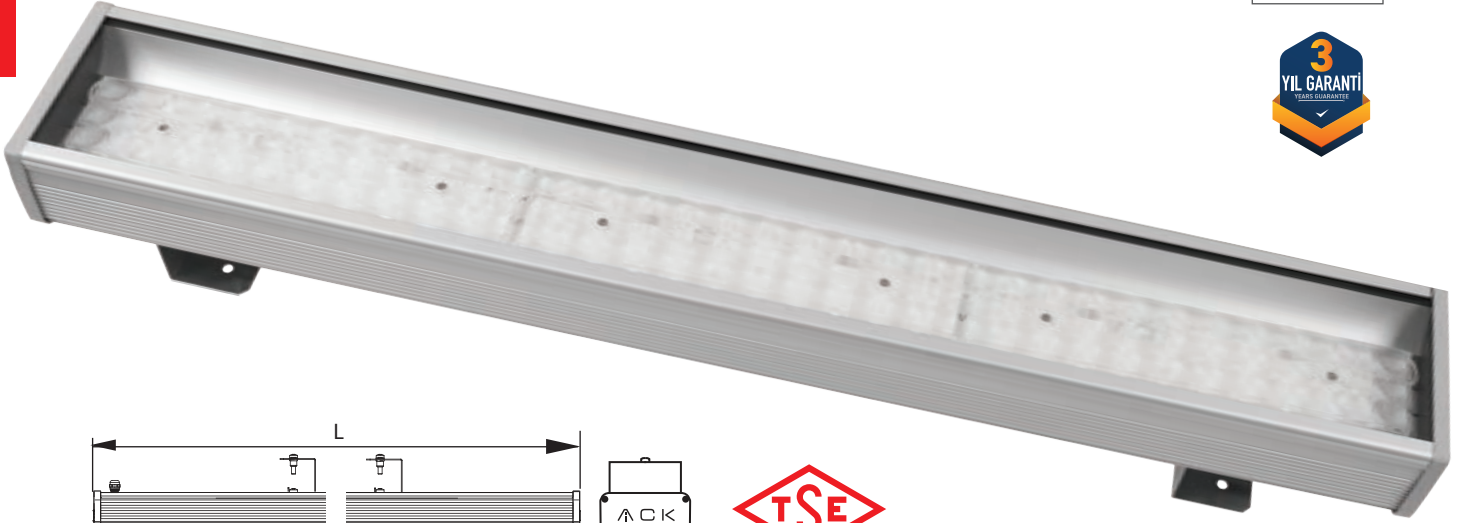

TR LED Yüksek Tavan Armatürü
EN LED Highbay Luminaire

MADE IN
TÜRKİYE