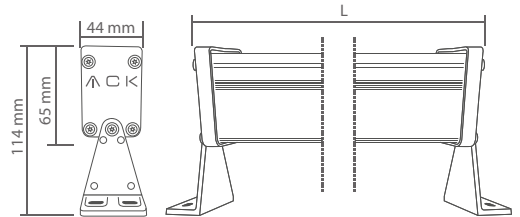

MADE IN
TÜRKİYE

CE | ENEC | AC 220V 240V | 50-60 Hz | IP67 | 80 lm/W | PF 0,60 | CRI ≥80 | 50,000h | -20°C +45°C