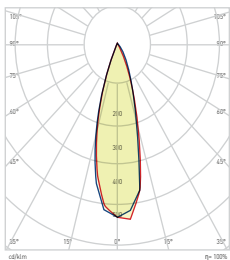

TR LED Yüksek Tavan Armatürü
EN LED Highbay Luminaire

MADE IN
TÜRKİYE

KOD CODE	WATT	CCT	LUMEN	UZUNLUK LENGHT	AYDINLATMA AÇISI BEAM ANGLE	KOLİ M. BOX P.	FİYAT PRICE
AT45-06003	60 W	● 3000 K	7,700 lm	610 mm	60°Standart 30°- 90° Asimetric	X 2	190,00 USD
AT45-06013		● 4000 K	7,800 lm				
AT45-06033		● 6500 K	8,000 lm				
AT45-07503	75 W	● 3000 K	9,850 lm	610 mm	60°Standart 30°- 90° Asimetric	X 2	210,00 USD
AT45-07513		● 4000 K	9,900 lm				
AT45-07533		● 6500 K	10,000 lm				
AT45-19103	100 W	● 3000 K	13,000 lm	910 mm	60°Standart 30°- 90° Asimetric	X 2	250,00 USD
AT45-19113		● 4000 K	13,100 lm				
AT45-19133		● 6500 K	13,300 lm				
AT45-29203	120 W	● 3000 K	15,700 lm	1180mm	60°Standart 30°- 90° Asimetric	X 2	310,00 USD
AT45-29213		● 4000 K	15,800 lm				
AT45-29233		● 6500 K	16,000 lm				
AT45-29403	150 W	● 3000 K	19,700 lm	1180mm	60°Standart 30°- 90° Asimetric	X 2	330,00 USD
AT45-29413		● 4000 K	19,800 lm				
AT45-29433		● 6500 K	20,000 lm				

Opsiyonlar: DALI - DIM - Acil Durum Kiti - Özel Açılı Lens
Options: DALI - DIM - Emergency Kit - Special Angled Lens

DKP sac gövde üzerine elektrostatik toz boyalı yüksek dayanımlı gövde yapısı. Kamaşma yapmayan yüksek geçirgenlikli opal difüzör. Isıl iletimi yüksek alüminyum pcb yüksek lümenli, homojen ışık dağılımı, istenilen ışık rengi seçeneği. Opsiyonel olarak DALI ve acil kit uygulama seçeneği. Siva üstü aparatıyla kolayca siva üstü armatüre çevrilebilir yapıdadır.