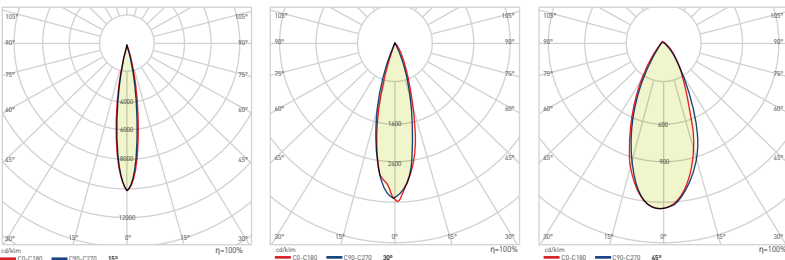

MADE IN
TÜRKİYE

CE | ENEC | AC 220V 240V | 50-60 Hz | IP67 | 80 lm/W | PF 0,60 | CRI ≥80 | 50,000h | -20°C +45°C