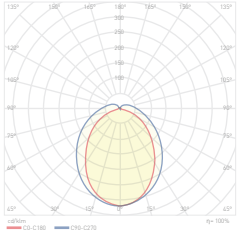

MADE IN
TÜRKİYE

TR Venüs LED Bant Armatürleri
EN Venus LED Batten Lights

OSRAM LED